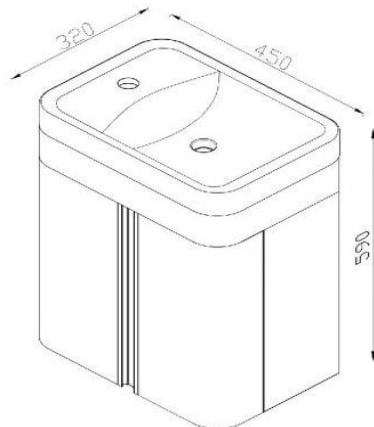

Kzoao Powder Room Vanity Satin Black

KZPR450CBL

Kzoao Powder Room Vanity

Powder Room Wall Hung Vanity

- Perfect for a powder room or small bathroom where space is limited
- Plywood cabinet with a satin black paint finish
- Double door
- White acrylic top
- 450 x 590 x 320mm