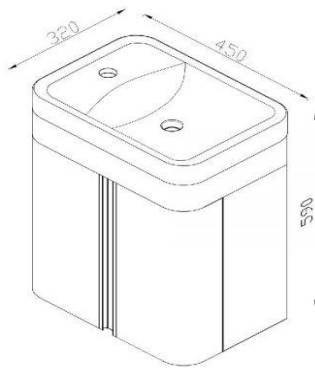

Kzoao Powder Room Vanity Satin White

KZPR450CWH

Kzoao Powder Room Vanity

Powder Room Wall Hung Vanity

- Perfect for a powder room or small bathroom where space is limited
- Plywood cabinet with a satin white paint finish
- Double door
- White acrylic top
- 450 x 590 x 320mm