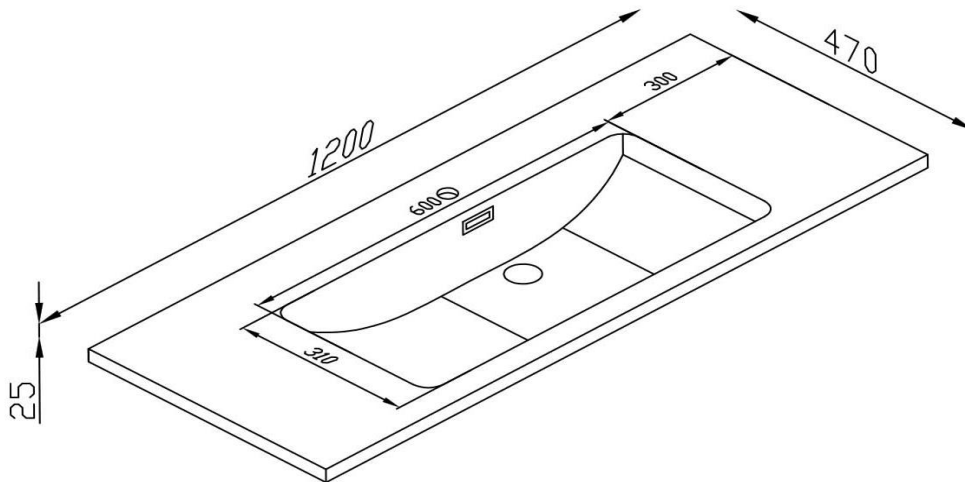

Kzoao 1200mm Lexus Top

KZTL1200-30AGY

Kzoao 1200mm Lexus Top Matte Grey

Kzoao Lexus stone resin single basin top in matte grey emery finish

Undrilled so can be installed with deck mounted or wall mounted tapware

1200mm wide x 470 deep x 30mm thick

Made from a solid homogenous composite material which is dimensionally accurate, inert, non toxic, and durable

CARE AND USE

Matte Stone Resin Basins and Baths

The matte finish on these products should be regularly wiped clean with non scouring, neutral wash solutions or a mild abrasive as required. For severe scratching use wet and dry sand papers beginning with 1000 grit or 800 grit if required. Rub only very lightly with plenty of water to avoid scratching.