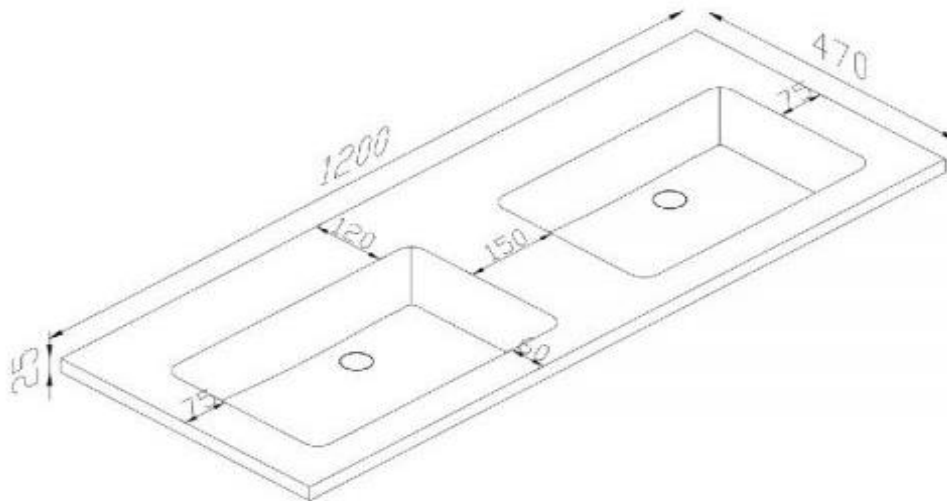

Kzoao 1200mm Honed Dual Bowl Lexus Top

KZTL1200DA

Kzoao 1200mm Honed Dual Bowl Lexus Top Matte White

Kzoao Lexus stone resin dual basin top
 Undrilled so can be installed with deck mounted or wall mounted tapware
 In a honed matte white finish
 1200mm wide x 470mm deep x 25mm thick
 Made from a solid homogeneous composite material which is dimensionally accurate, inert, non toxic, durable and repairable.