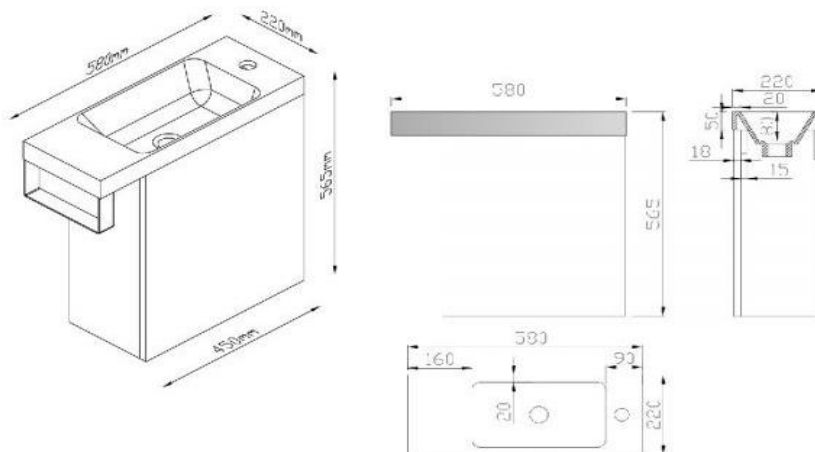

Kzoao Black Mini WC Set

KZWC550BL

Kzoao Black Mini WC Set

Wall hung toilet wash basin, black wood grain cabinet

Wall hung cabinet with soft close door finished in a black wood grain laminate finish over 'E-ZERO' low formaldehyde emitting MDF

Cast stone resin top in glossy white

Cabinet only 450mm wide x 220mm deep x 565mm high

Top only 580mm wide x 220mm deep x 50mm high

CARE AND USE

Basins

Vitreous china finishes are best cleaned with cream or mild abrasive toilet specific cleaners. Do not use harsh abrasives on the toilet seat surfaces.