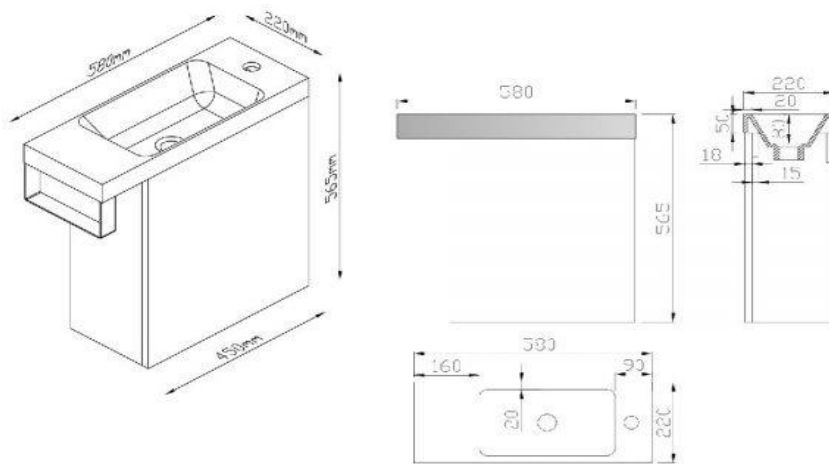

## Kzoao White Mini WC Set

KZWC550WH

Kzoao White Mini WC Set

- Wall hung toilet wash basin, gloss white cabinet
- Wall hung cabinet with soft close door finished in a gloss white finish over 'E-ZERO' low formaldehyde emitting MDF
- Cast stone resin top in glossy white
- Cabinet only 450mm wide x 220mm deep x 565mm high
- Top only 580mm wide x 220mm deep x 50mm high