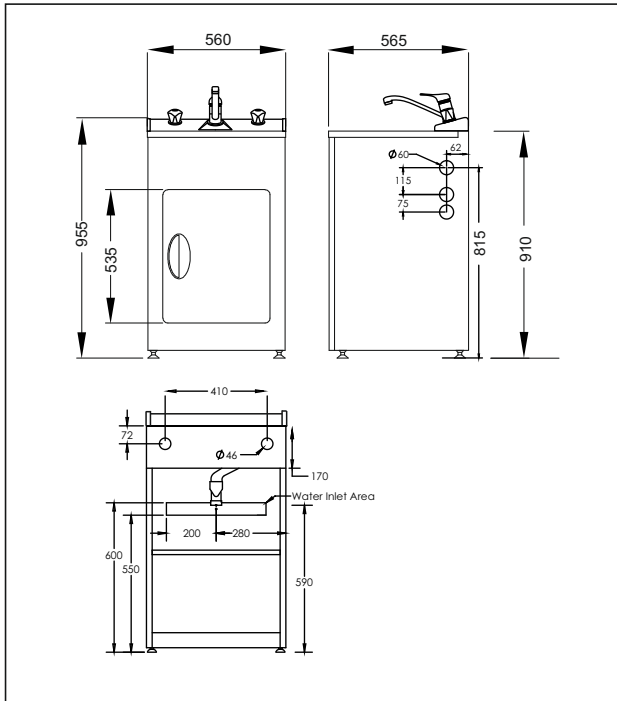

Aquatica Laundry Tubs

Laundra 560 Centro

aquatica

Code: LAUNDRA560 CENTRO Stainless Steel top with Sink Mixer

- Robust long-life powder-coated galvanised steel cabinet
- Pressed seamless laundry tub with anti-drip lip
- 5 year warranty on all pressure mixer and Laundry Cabinet
- 20 year warranty on stainless steel bowl and ceramic Cartridge
- Recessed door handle
- Reversible door
- Door storage basket
- Magnetic door catches
- Metal waste with lint strainer
- Height easily adjustable via feet (approximately 15mm adjustment)
- Child safety lock
- Designer overflow capacity greater than 25 l/min
- Standard tap height approximately (≈) 165mm
- Waste outlet 590mm to 605mm from the ground depending on height adjustment on feet
- Melamine shelf
- **Area Allowed for Water Inlet Location:**
 - Maximum Height (from floor): 600mm
 - Minimum Height (from floor): 550mm
 - Recommended Height (from floor): 575mm
 - Maximum Width (from Centre line): ± 200 mm

Note: Inlets can be anywhere in this area provided they do not interfere with trap or waste line

Suitable for low/unequal & mains pressure systems

Recommended Operational Pressure Range: 35 - 600 kPa
Maximum Operating Temp: 80°C Never to Exceed: 1000 kPa