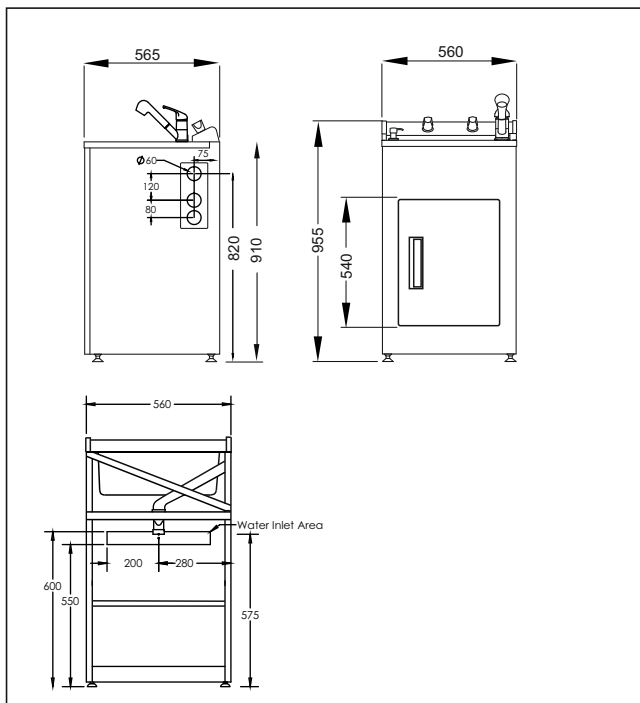

Aquatica Laundry Tubs

Laundra 560 Plus

aquatica

Code: LAUNDRA560 PLUS Stainless Steel top with Sink Mixer Pull-out Spray

- Robust long-life powder-coated galvanised steel cabinet
- Pressed seamless laundry tub with anti-drip lip
- 5 year warranty on all pressure mixer and Laundry Tub Cabinet
- Recessed door handle
- Reversible door with upgraded Inset
- Soap dispenser
- Door storage basket
- Magnetic door catches
- Metal waste with lint strainer
- 20 year warranty on stainless steel bowl and ceramic cartridge
- Height easily adjustable via feet (approximately 15mm adjustment)
- Child safety lock
- Designer overflow capacity greater than 25 l/min
- Standard tap height approximately (≈) 165mm
- Melamine shelf and floor
- Waste outlet 590mm to 605mm from the ground depending on height adjustment on feet
- **Area Allowed for Water Inlet Location:**
 - Maximum Height (from floor): 600mm
 - Minimum Height (from floor): 550mm
 - Recommended Height (from floor): 575mm
 - Maximum Width (from Centre line): ± 200 mm

Note: Inlets can be anywhere in this area provided they do not interfere with trap or waste line

Suitable for low/unequal & mains pressure systems

Recommended Operational Pressure Range: 35 - 600 kPa
Maximum Operating Temp: 80°C Never to Exceed: 1000 kPa