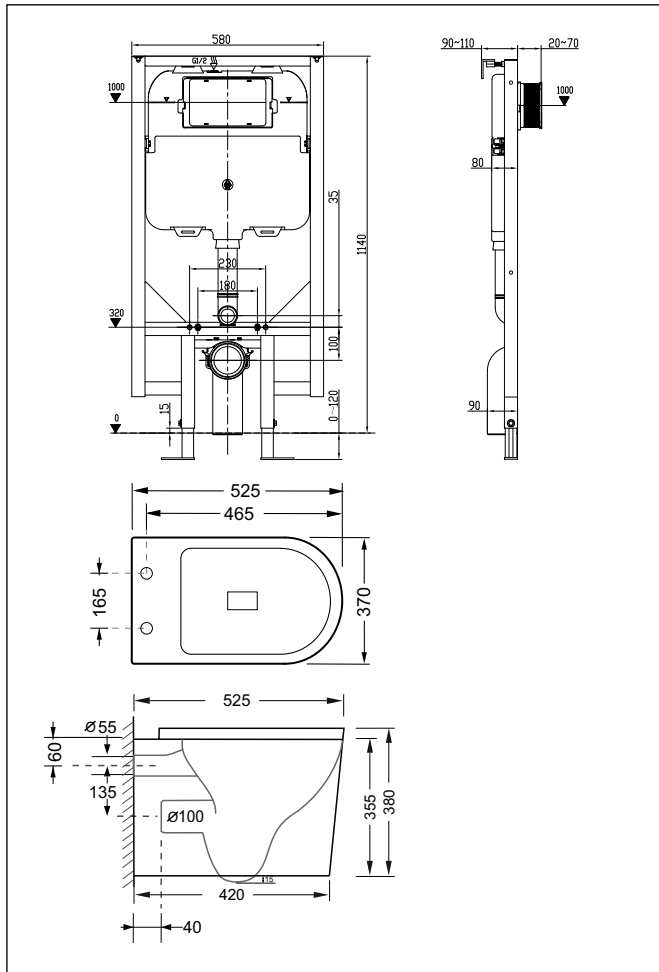

Little Gem

Wall Hung Toilet with Cistern

aquatica

Code: LG TOILET

Code: LG INWALL CISTERN (Cistern only)

Code: LG TOILET NO CIST (Toilet only)

Code: LG FLUSHPLATE CH (Flushplate only)

Finish: White Vitreous China bowl

Floor to Seat Height: Adjustable

Base Dimension: 420mm (L) x 280mm (W)

Overall Dimension: 525mm (L) x 370mm (W) x 380mm (H)

Toilet Inlet from Cistern: 60mm down from pan height

Grub Screw Mounting hole location: 65mm from rear toilet face and 95mm down from pan height

Mounting Bolt holes: 230mm centre to centre

Features: Easy release seat and soft close seat / rimless bowl

Cistern: Toilet must be paired with In-Wall cistern system with dual flush plate supplied

Flush Plate: Chrome or Black option: 235mm x 152mm