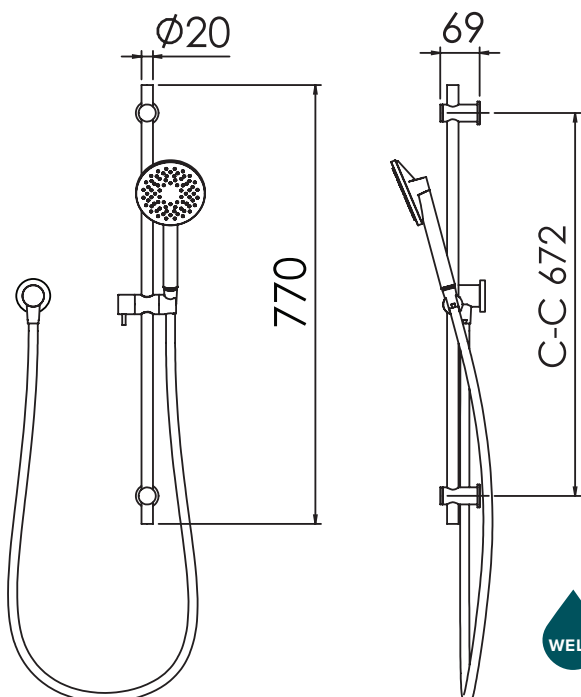

TECHNICAL PRODUCT INFORMATION

LINEA

AERLUX™ SLIDE SHOWER

FEATURES & BENEFITS

- Suitable for all pressures
- Available in chrome & PVD finishes
- Single function handpiece
- Shower aperture 38mm²
- Supplied with Aerlux™ jets for mains pressure situation
- 770mm slide rail (max 672mm c-c)
- 1.5m hose
- Watermark certified
- 5 year warranty

Chrome | LHSKCSRC

Black
LHSKCSR B

Brushed Nickel
LHSKCSRBN

FINISH	MAINS PRESSURE	LOW PRESSURE
CHROME	MP ★★★ 10.0L/min	LP ★★★ 9.5L/min
BLACK	MP ★★★ 9.5L/min	LP ★★★ 9.0L/min
BRUSHED NICKEL	MP ★★★ 9.5L/min	LP ★★★ 9.0L/min