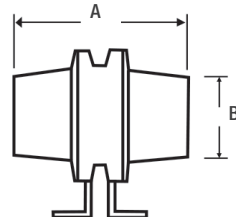

Please note: Grille cut out size is a nominal diameter for a circular cut-out.

## DIMENSION INFORMATION (MM)

Model	A	B	C	D	E
SFLP125	155	125	125	195	258
SFLP150	200	143	170	185	-

Dimensions - SFLP125

Dimensions - SFLP150