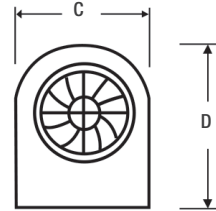

Please note: Grille cut out size is a nominal diameter for a circular cut-out.

## DIMENSION INFORMATION (MM)

Model	A	B	C	D	E
SFLP125	155	125	125	195	258
SFLP150	200	143	170	185	-

Dimensions - SFLP125

Dimensions - SFLP150