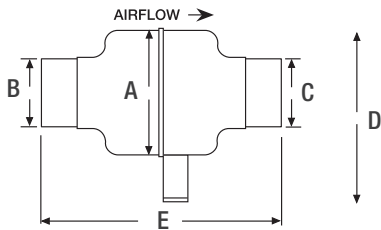

DIMENSION INFORMATION (MM)

Model	A	B	C	D	E
SFLP125	155	125	125	195	258
SFLP150	200	143	170	185	-

Dimensions - SFLP125