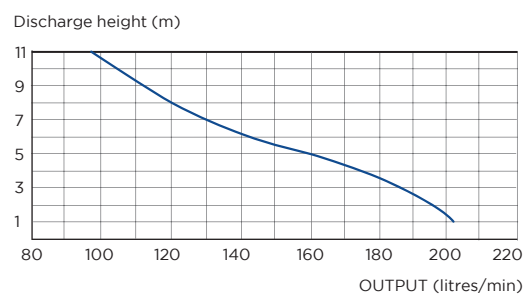

FLOW RATE PERFORMANCE CHART