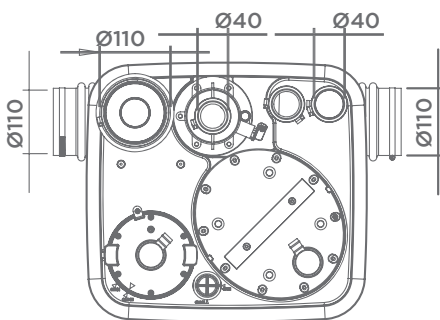

## APPLICATIONS

TOILET

HAND  
BASIN

BATH

SHOWER

WASHING  
MACHINE

DISH  
WASHER

KITCHEN  
SINK

## TECHNICAL CHARACTERISTICS

<b>Discharge Pipework</b>	40 mm
<b>Motor Power</b>	1500 Watts
<b>Flow Rate</b>	13 m <sup>3</sup> /h
<b>Voltages</b>	220-240 V/50 Hz
<b>Tank Volume</b>	32 L
<b>Working Waste Water Temp</b>	35°C/Max 70°C (intermittent)
<b>Product Weight</b>	20 kg
<b>Overall Measurements</b>	570 x 439 x 460 mm
<b>Inlet Pipework</b>	40/50/100/110 mm
<b>IP Rating</b>	IP68