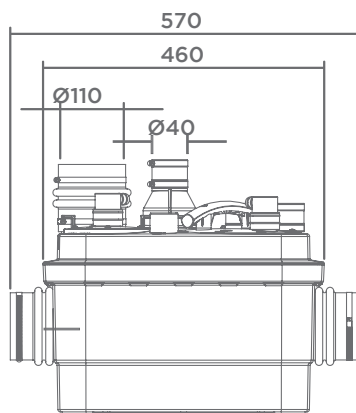

## TECHNICAL CHARACTERISTICS

<b>Discharge Pipework</b>	40 mm
<b>Motor Power</b>	1500 Watts
<b>Flow Rate</b>	13 m <sup>3</sup> /h
<b>Voltages</b>	220-240 V/50 Hz
<b>Tank Volume</b>	32 L
<b>Working Waste Water Temp</b>	35°C/Max 70°C (intermittent)
<b>Product Weight</b>	20 kg
<b>Overall Measurements</b>	570 x 439 x 460 mm
<b>Inlet Pipework</b>	40/50/100/110 mm
<b>IP Rating</b>	IP68