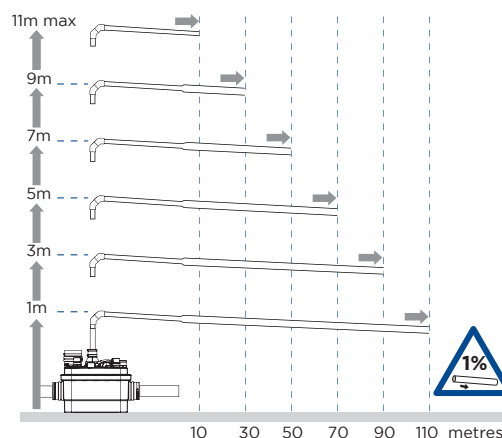

External hard wired audio visual alarm

Features integrated non-return valves

Centre heights of inlets 140 mm

Working temperature of 35°C. Will handle up to 70°C for short periods (5 minutes)

IP68 rated

### VERTICAL/HORIZONTAL PERFORMANCE

Increase size of horizontal run by one pipe size after 5m. All horizontal pipework requires a minimum of 1:100 fall.

## TECHNICAL CHARACTERISTICS

<b>Discharge Pipework</b>	40 mm
<b>Motor Power</b>	1500 Watts
<b>Flow Rate</b>	13 m <sup>3</sup> /h
<b>Voltages</b>	220-240 V/50 Hz
<b>Tank Volume</b>	32 L
<b>Working Waste Water Temp</b>	35°C/Max 70°C (intermittent)
<b>Product Weight</b>	20 kg
<b>Overall Measurements</b>	570 x 439 x 460 mm
<b>Inlet Pipework</b>	40/50/100/110 mm
<b>IP Rating</b>	IP68