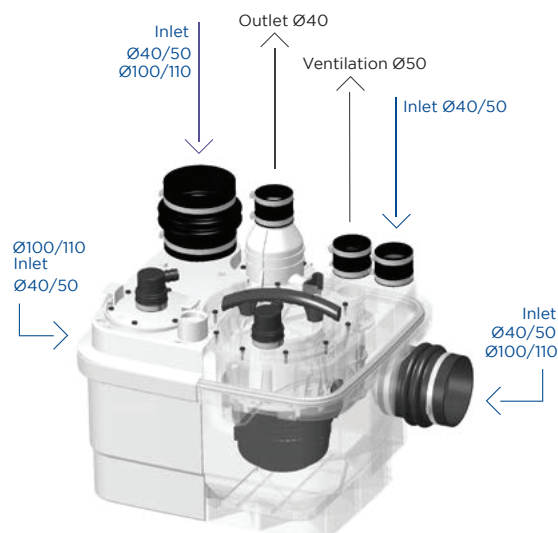

TECHNICAL CHARACTERISTICS

Discharge Pipework	40 mm
Motor Power	1500 Watts
Flow Rate	13 m³/h
Voltages	220-240 V/50 Hz
Tank Volume	32 L
Working Waste Water Temp	35°C/Max 70°C (intermittent)
Product Weight	20 kg
Overall Measurements	570 x 439 x 460 mm
Inlet Pipework	40/50/100/110 mm
IP Rating	IP68