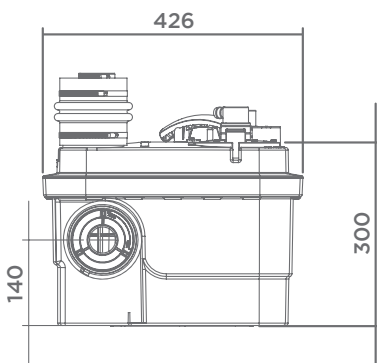

## APPLICATIONS

TOILET

HAND  
BASIN

BATH

SHOWER

WASHING  
MACHINE

DISH  
WASHER

KITCHEN  
SINK

## TECHNICAL CHARACTERISTICS

<b>Discharge Pipework</b>	40 mm
<b>Motor Power</b>	1500 Watts
<b>Flow Rate</b>	13 m <sup>3</sup> /h
<b>Voltages</b>	220-240 V/50 Hz
<b>Tank Volume</b>	32 L
<b>Working Waste Water Temp</b>	35°C/Max 70°C (intermittent)
<b>Product Weight</b>	20 kg
<b>Overall Measurements</b>	570 x 439 x 460 mm
<b>Inlet Pipework</b>	40/50/100/110 mm
<b>IP Rating</b>	IP68