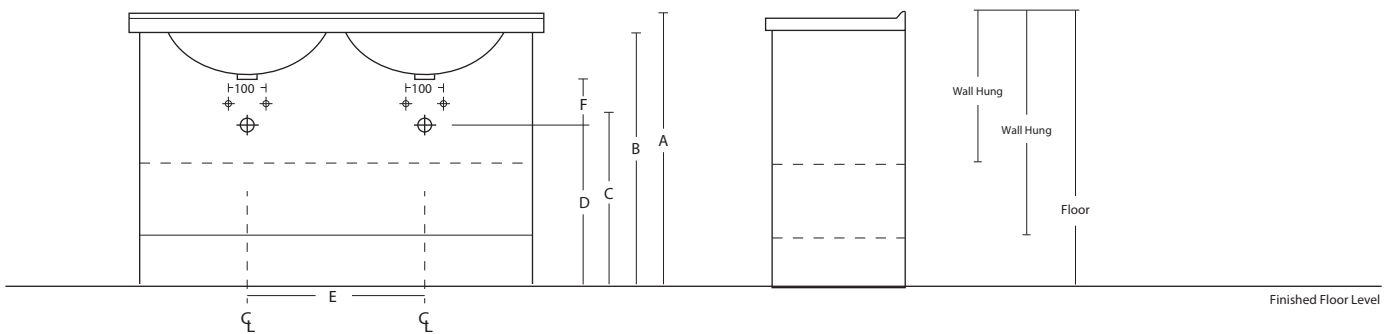

# Plumbing Positions

PLEASE NOTE: With wall hung vanities, we suggest you adjust the measurements to suit your individual height preference

## Lulu 750, 900,1200 Centre

## Lulu 1200 Double

Description	Basin Size	Basin Type	A	B	C	D	E	F
			(Basin Top)	(Cabinet Height)				
Palo	Single 750, 900, 1200	Palo - Acrylic	820	800	630	560	⌀ Basin	110
Rubik	Single 750, 900, 1200	Rubik - Ceramic	820	800	590	530	⌀ Basin	110
Rubik	Double 1200	Rubik - Ceramic	820	800	590	530	600	110

Standard Supply		<p>If you increase or decrease height of basin (i.e. dimension A) then C + D dimensions must be amended accordingly.</p> <p>F measurement is boottom of basin outlet to centre of wall waste pipe - if another waste trap is used, you will have to confirm F measurement suits or adjust accordingly.</p> <p>NOTE: Waste outlet positioned for standard chrome bottletrap and pop-up basin waste.</p>
Tap Hole	1	
Colour	White	
Integral Overflow	YES	