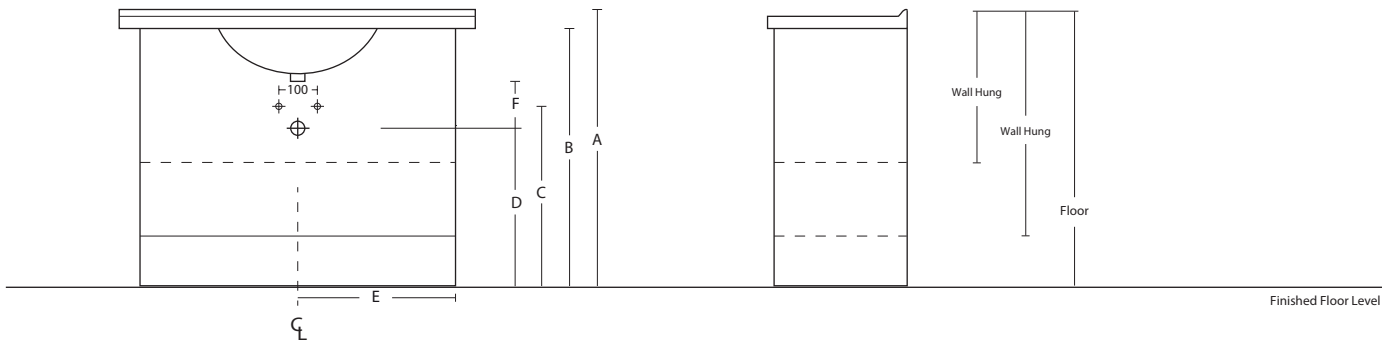

# Plumbing Positions

PLEASE NOTE: With wall hung vanities, we suggest you adjust the measurements to suit your individual height preference

## Lulu 750, 900,1200 Centre

## Lulu 1200 Double

Description	Basin Size	Basin Type	A	B	C	D	E	F
			(Basin Top)	(Cabinet Height)				
Palo	Single 750, 900, 1200	Palo - Acrylic	820	800	630	560	⌀ Basin	110
Rubik	Single 750, 900, 1200	Rubik - Ceramic	820	800	590	530	⌀ Basin	110
Rubik	Double 1200	Rubik - Ceramic	820	800	590	530	600	110

Standard Supply		<p>If you increase or decrease height of basin (i.e. dimension A) then C + D dimensions must be amended accordingly.</p> <p>F measurement is boottom of basin outlet to centre of wall waste pipe - if another waste trap is used, you will have to confirm F measurement suits or adjust accordingly.</p> <p>NOTE: Waste outlet positioned for standard chrome bottletrap and pop-up basin waste.</p>
Tap Hole	1	
Colour	White	
Integral Overflow	YES	