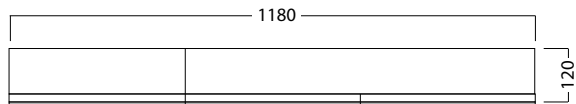

MIRROR UNIT

Michel César

DESCRIPTION

Mirror Unit 1200 – 3 Doors, 4 Glass Shelves, White / Timber Veneer

PRODUCT CODE

M1203 / M1203T

TECHNICAL DRAWINGS

Top