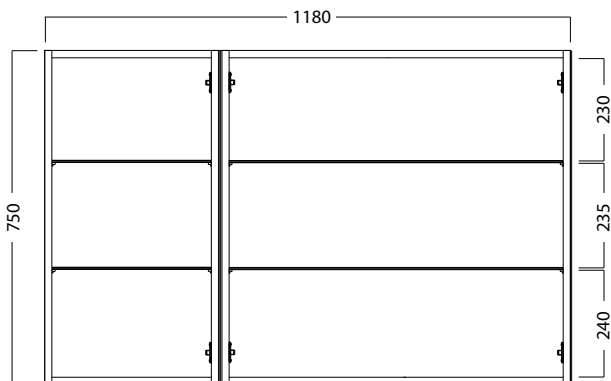

MIRROR UNIT

Michel César

DESCRIPTION

Mirror Unit 1200 – 3 Doors, 4 Glass Shelves, White / Timber Veneer

PRODUCT CODE

M1203 / M1203T

FEATURES

- Dimensions - W 1180 x H 750 x D 120mm
- Available painted White, in Timber Veneer*, or in your choice of paint colour.^
- The paint used on our products is polyurethane or UV based. It is five times harder and more durable than lacquer finishes.
- Timber veneer finishes are 100% natural, so each have variations in grain and colour. All come stained and sealed with a protective UV finish.
- Reversible doors.
- NZ-made cabinetry.
- Lighting options also available at an additional cost – pictured with LED light.

BATH/
CO/

MIRROR UNIT

Michel César

DESCRIPTION

Mirror Unit 1200 – 3 Doors, 4 Glass Shelves, White / Timber Veneer

PRODUCT CODE

M1203 / M1203T

TECHNICAL DRAWINGS

Top

Front

Side Section

Front Section

NOTES

Drawing indicates the technical measurement only and is not a reflection of how the unit will look. Sizes are nominal only. All drawings in millimeters. Drawings not to scale.