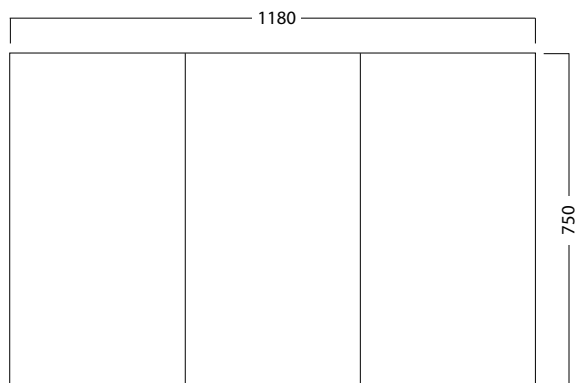

MIRROR UNIT

Michel César

DESCRIPTION

Mirror Unit 1200 – 3 Doors, 4 Glass Shelves, White / Timber Veneer

PRODUCT CODE

M1203 / M1203T

FEATURES

- Dimensions - W 1180 x H 750 x D 120mm
- Available painted White, in Timber Veneer*, or in your choice of paint colour.^
- The paint used on our products is polyurethane or UV based. It is five times harder and more durable than lacquer finishes.
- Timber veneer finishes are 100% natural, so each have variations in grain and colour. All come stained and sealed with a protective UV finish.
- Reversible doors.
- NZ-made cabinetry.
- Lighting options also available at an additional cost – pictured with LED light.

BATH/
CO/

MIRROR UNIT

Michel César

DESCRIPTION

Mirror Unit 1200 – 3 Doors, 4 Glass Shelves, White / Timber Veneer

PRODUCT CODE

M1203 / M1203T

TECHNICAL DRAWINGS

Top

Front

Side Section

Front Section

NOTES

Drawing indicates the technical measurement only and is not a reflection of how the unit will look. Sizes are nominal only. All drawings in millimeters. Drawings not to scale.