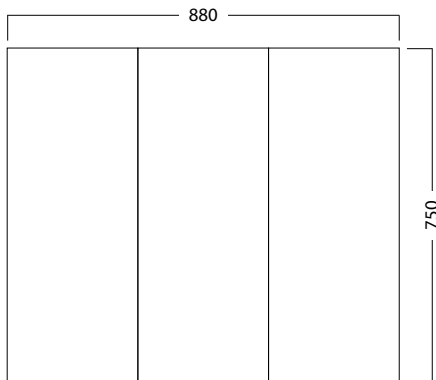

MIRROR UNIT

Michel César

DESCRIPTION

Mirror Unit 900 – 3 Doors, 4 Glass Shelves, White / Timber Veneer

PRODUCT CODE

M901 / M901T

FEATURES

- Dimensions - W 880 x H 750 x D 120mm
- Available painted White, in Timber Veneer*, or in your choice of paint colour.^
- The paint used on our products is polyurethane or UV based. It is five times harder and more durable than lacquer finishes.
- Timber veneer finishes are 100% natural, so each have variations in grain and colour. All come stained and sealed with a protective UV finish.
- Reversible doors.
- NZ-made cabinetry.
- Lighting options also available at an additional cost – pictured with LED light.

BATH/
CO/

MIRROR UNIT

Michel César

DESCRIPTION

Mirror Unit 900 – 3 Doors, 4 Glass Shelves, White / Timber Veneer

PRODUCT CODE

M901 / M901T

TECHNICAL DRAWINGS

Top

Front

Side Section

Front Section

NOTES

Drawing indicates the technical measurement only and is not a reflection of how the unit will look. Sizes are nominal only. All drawings in millimeters. Drawings not to scale.