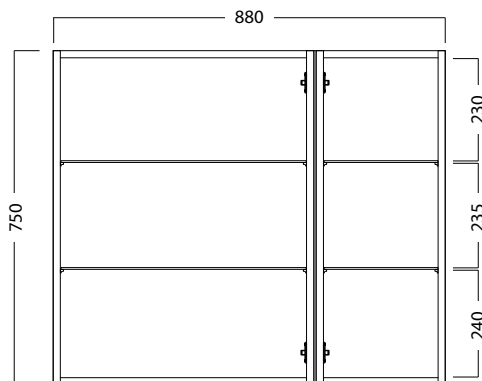

MIRROR UNIT

Michel César

DESCRIPTION

Mirror Unit 900 – 3 Doors, 4 Glass Shelves, White / Timber Veneer

PRODUCT CODE

M901 / M901T

FEATURES

- Dimensions - W 880 x H 750 x D 120mm
- Available painted White, in Timber Veneer*, or in your choice of paint colour.^
- The paint used on our products is polyurethane or UV based. It is five times harder and more durable than lacquer finishes.
- Timber veneer finishes are 100% natural, so each have variations in grain and colour. All come stained and sealed with a protective UV finish.
- Reversible doors.
- NZ-made cabinetry.
- Lighting options also available at an additional cost – pictured with LED light.

BATH/
CO/

MIRROR UNIT

Michel César

DESCRIPTION

Mirror Unit 900 – 3 Doors, 4 Glass Shelves, White / Timber Veneer

PRODUCT CODE

M901 / M901T

TECHNICAL DRAWINGS

Top

Front

Side Section

Front Section

NOTES

Drawing indicates the technical measurement only and is not a reflection of how the unit will look. Sizes are nominal only. All drawings in millimeters. Drawings not to scale.