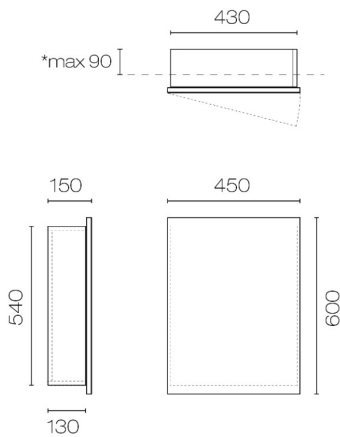

## Mia 450 Mirror Cabinet

Code: MA45MC

<b>Brand</b>	Progetto
<b>Installation</b>	Wall mount
<b>Width (mm)</b>	450
<b>Depth (mm)</b>	150
<b>Height (mm)</b>	600
<b>Warranty</b>	5 Years
<b>Cabinet Material</b>	High Gloss Paint Lacquer or Woodgrain Melamine
<b>Notes</b>	Reversible - left or right hinge. Adjustable glass shelves.

\*Note - Maximum Recess 90mm

Scan to View  
Product Online