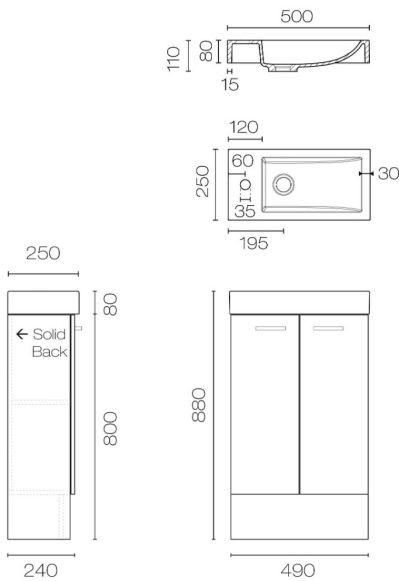

## Mia 500 Floor Vanity

Code: MA50F

<b>Brand</b>	Progetto
<b>Installation</b>	Floor Mounted
<b>Width (mm)</b>	500
<b>Depth (mm)</b>	250
<b>Height (mm)</b>	880
<b>Warranty</b>	5 Years
<b>Overflow</b>	No
<b>Waste Size</b>	32mm
<b>Waste Included</b>	No
<b>Taphole</b>	1
<b>Taphole Options</b>	LH or RH taphole.
<b>Cabinet Material</b>	High Gloss Paint Lacquer or Woodgrain Melamine
<b>Vanity Top Material</b>	Gloss Composite
<b>Notes</b>	Reversible basin
<b>Other Information</b>	2 Doors (Soft Close)