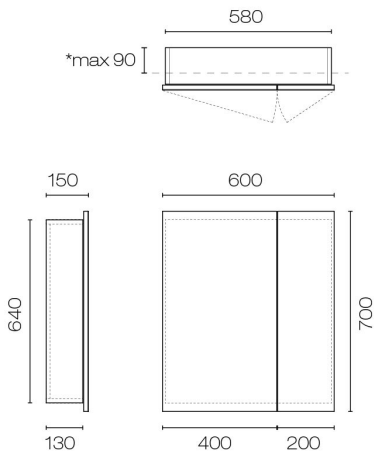

Mia 600 Mirror Cabinet

Code: MA60MC

Brand	Progetto
Installation	Wall mount
Width (mm)	600
Depth (mm)	150
Height (mm)	700
Warranty	5 Years
Cabinet Material	High Gloss Paint Lacquer or Woodgrain Melamine
Notes	Doors hinge from outside. Adjustable glass shelves.

*Note - Maximum Recess 90mm

Scan to View
Product Online