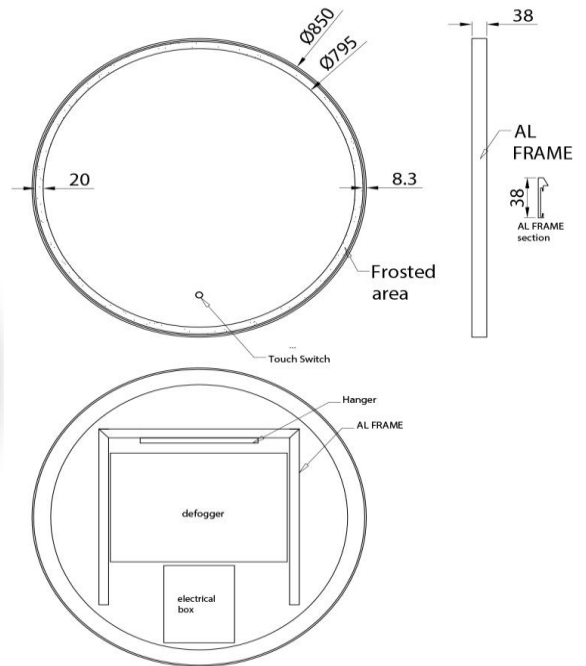

## Cadre 850mm LED Mirror Black

MC850BL

Cadre 850mm LED Mirror with Demister

The Cadre mirror is a round, framed LED mirror available in three colours, Brushed Stainless, Brushed Gold and Black.

LED mirror with three dimming settings

Fitted with a demister pad

850mm in diameter

\*The demister pad has a button in the front of the mirror to turn it on and off.