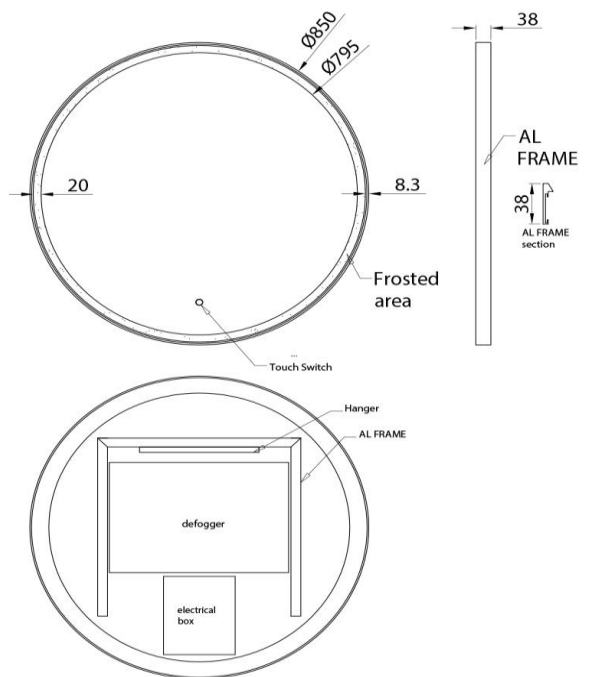

Cadre 850mm LED Mirror Brushed Stainless

MC850BS

Cadre 850mm LED Mirror with Demister

The Cadre mirror is a round, framed LED mirror available in three colours, Brushed Stainless, Brushed Gold and Black.

LED mirror with three dimming settings

Fitted with a demister pad

850mm in diameter

*The demister pad has a button in the front of the mirror to turn it on and off.

CARE AND USE

Mirrors

For best results use a moistened microfibre cloth to remove dry dirt or grime, followed by cleaning with a dry microfibre cloth. Avoid using alkaline (ammonia) or acid (vinegar) based products you not only risk damaging the silvered backing of the mirror, but also tend to leave behind streaks and smears.