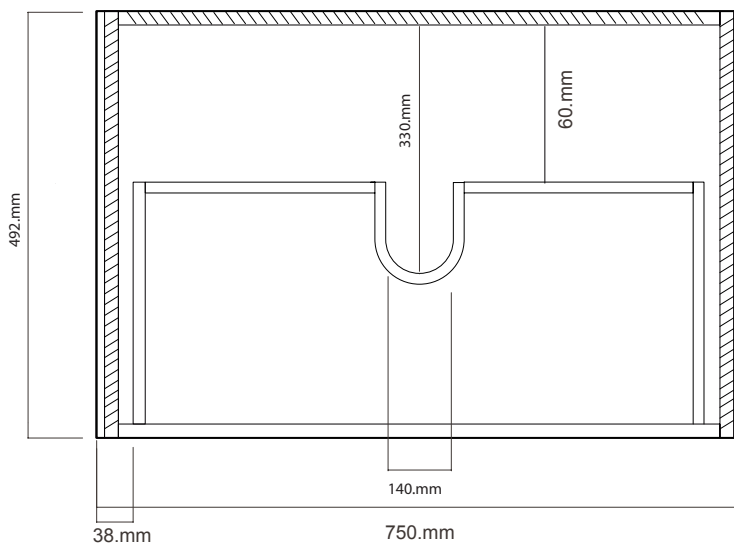

FRONT VIEW

SIDE VIEW

DRAWER

**SINGLE DRAWER**

**MOODE.**

MD75D  
MD75DTA

Description: Moode  
750, 1 Drawer, White/  
Timber Venner

Note: Drawings indicate the technical measurement only and is not a reflection of how the unit will look.