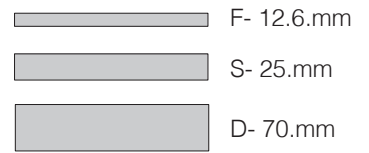

## Acrylic Top Finishes

White

Carrera White

Black Storm

Note: Walnut Finish not available for vanity with Vertical Grooves

**Michel César**

TOP VIEW

Top is available in 3 thicknesses