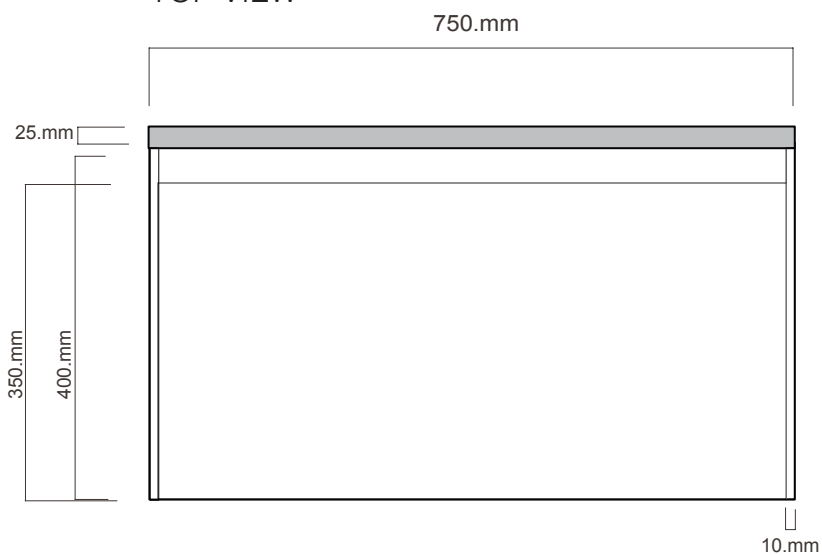

FRONT VIEW

SIDE VIEW

DRAWER

**SINGLE DRAWER**

**MOODE.**

MD75D  
MD75DTA

Description: Moode  
750, 1 Drawer, White/  
Timber Venner

Note: Drawings indicate the technical measurement only and is not a reflection of how the unit will look.