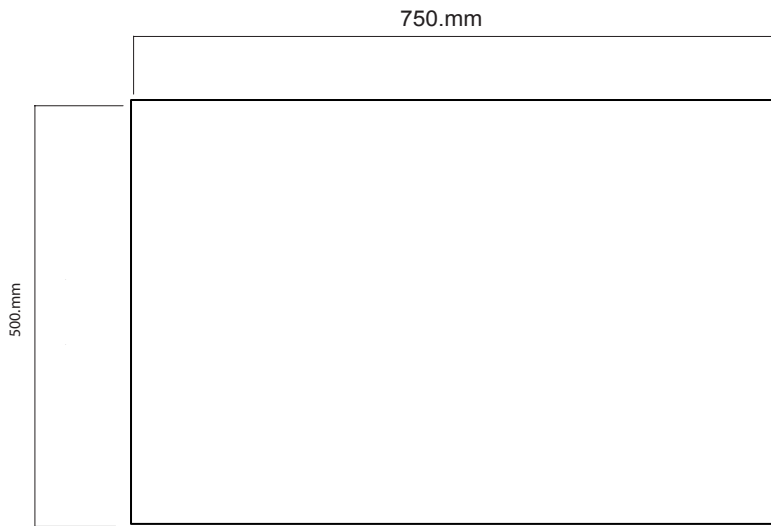

Michel César

Top is available in 3 thicknesses