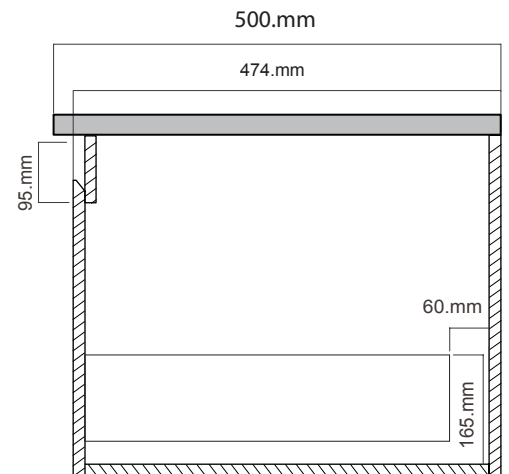

FRONT VIEW

SIDE VIEW

DRAWER

**SINGLE DRAWER**

**MOODE.**

MD75D  
MD75DTA

Description: Moode  
750, 1 Drawer, White/  
Timber Venner

Note: Drawings indicate the technical measurement only and is not a reflection of how the unit will look.