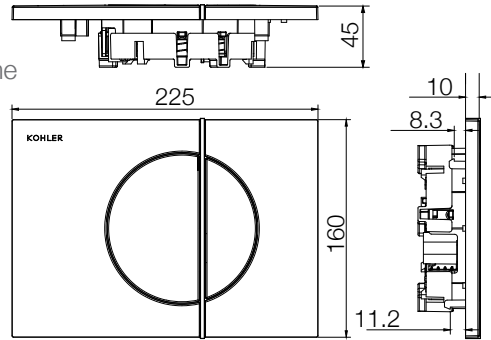

Technical Details