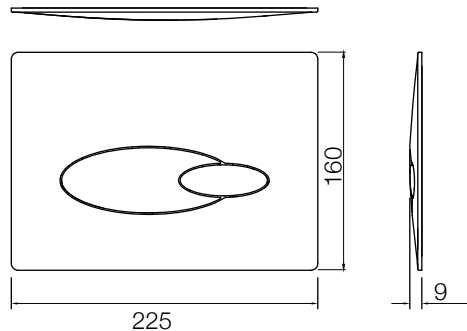

Technical Details