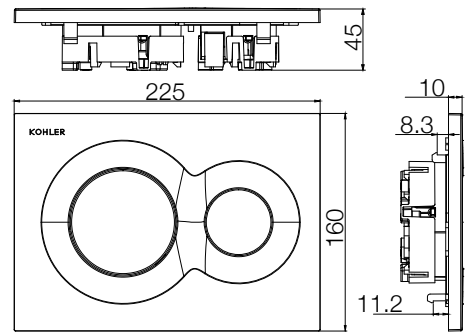

**Matching in wall cisterns:**

- Mechanical In Wall cistern with frame 88mm (Wall Hung)
- Mechanical In wall cistern without frame 88mm (Wall Faced)

**Kohler Code**

4179A-NA  
10611A-NA

• **Note® Flush Plate**

**Colour Option**

75891T-CP - Polished Chrome

**Technical Details**

• **Lynk® Flush Plate**

**Colour Option**

75890T-CP - Polished Chrome

**Technical Details**

• **Oval® Flush Plate**