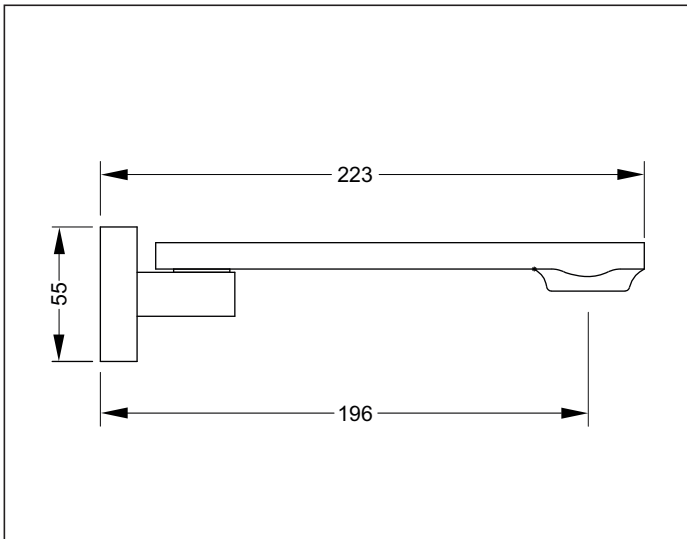

## Pivoting Bath Spout

aquatica 

**Code:** MI BS PIVOT | MI BS PIVOT BLK | MI BS PIVOT GM | MI BS PIVOT BN

**Finish:** Chrome | Black | Gunmetal | Brushed Nickel

**Inlet:** 1/2" BSP Female

**Water Outlet:** M24 cache Aerator

**Installation Hole Diameter:** Minimum: 22mm  
Maximum: 42mm

Max Hot @ 35kPa = 4.5 l/min

KIWI OWNED COMPANY

**NZ** • DESIGNED  
• ASSEMBLED  
• TESTED 

**Aquatica NZ Limited**

9 Saunders Place,  
Avondale, Auckland.  
Tel: 09-828 2068,  
Fax: 09-828 2069  
Email: [info@aquatica.co.nz](mailto:info@aquatica.co.nz)  
or visit our website:  
[www.aquatica.co.nz](http://www.aquatica.co.nz)