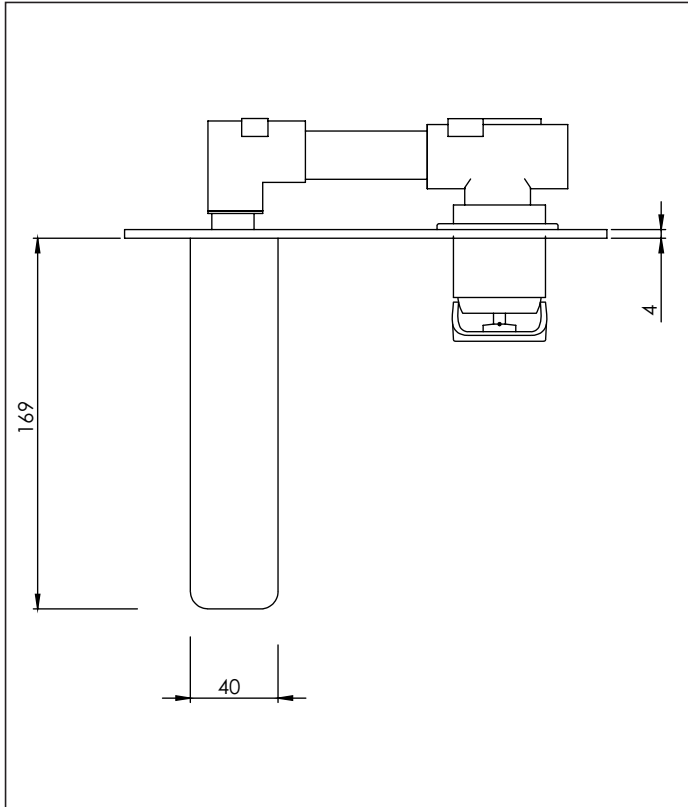

## 2 Hole Wall Mounted Basin Mixer

**Code:** MI2 BASMWM | MI2 BASMWM BLK | MI2 BASMWM GM | MI2 BASMWM BN  
**Finish:** Chrome | Black | Gunmetal | Brushed Nickel

**Spout:** Fixed

**Reach of Spout:** 154mm

**Length:** 169mm

**Faceplate Dimensions:** 206mm (length) x 80mm (width) x 4mm (thickness)

**Backset:** Minimum: 52mm  
Maximum: 60mm

**Stainless Steel Inlets:** 1/2" BSP female

**Water Outlet:** M24 Cache Aerator

**Installation Hole Size:** 55mm (H) x 170mm (W)

**Cartridge:** Mondo 35K Flat base

7 l/min PCA fitted for regulated flow with mains pressure system