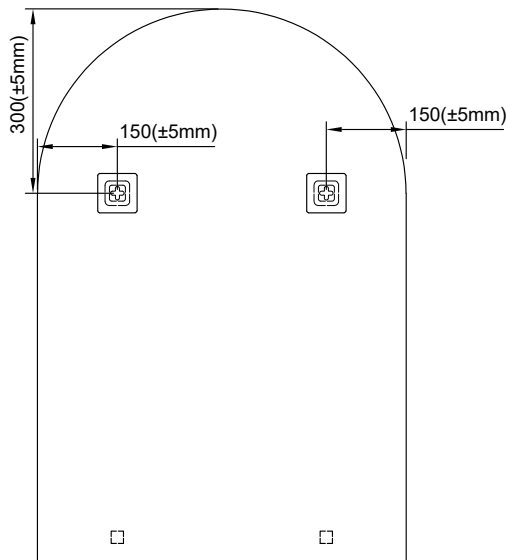

Solo Arch 600

MIRROR SPECIFICATION

Product Features	
Product Code	Solo Arch / 87524
Product Description	Solo Arch - 600
Options	Solo Arch + Demister / 87524-D1
Notes	5mm mirror vinyl backed copper & lead free glass

Front View

Rear View

IMPORTANT NOTE: Throughout this guide, tolerance for mirror size may vary by ± 1 mm, tolerance for bracket position may vary by ± 5 mm. Please read the installation manual for detailed information on installing the product. St. Michel pursues a policy of continuing improvement in design and manufacturing of its products. The right is therefore reserved to vary specifications without notice.