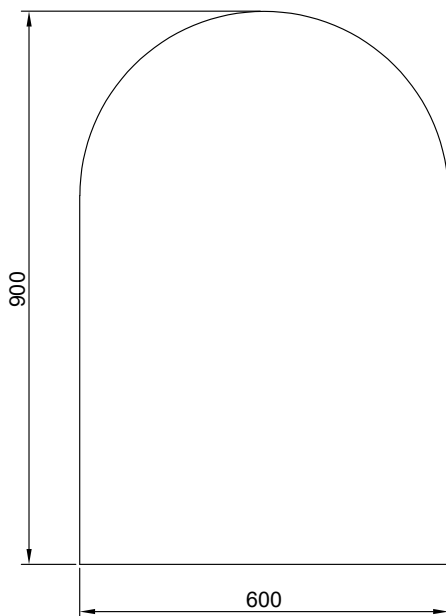

Solo Arch 600

MIRROR SPECIFICATION

Product Features	
Product Code	Solo Arch / 87524
Product Description	Solo Arch - 600
Options	Solo Arch + Demister / 87524-D1
Notes	5mm mirror vinyl backed copper & lead free glass

Front View

Rear View

IMPORTANT NOTE: Throughout this guide, tolerance for mirror size may vary by ± 1 mm, tolerance for bracket position may vary by ± 5 mm. Please read the installation manual for detailed information on installing the product. St. Michel pursues a policy of continuing improvement in design and manufacturing of its products. The right is therefore reserved to vary specifications without notice.