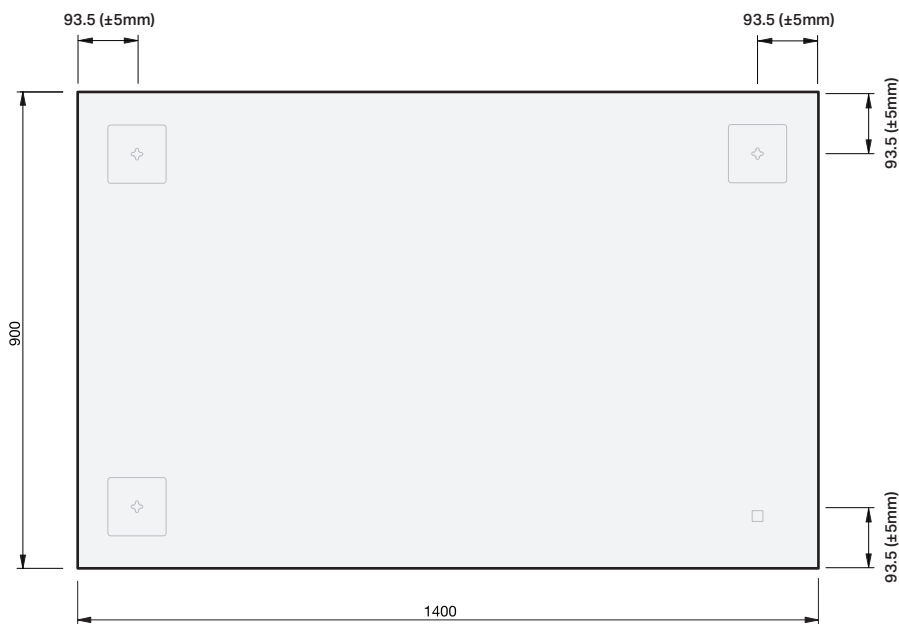

Solo Simple 1400

MIRROR SPECIFICATION

Product Features

Product Code	Solo Simple / 87515
Product Description	Solo Simple - 1400
Options	Solo + Kobi LED / 87515-K Solo + Demister / 87515-D1 Solo + Dem + Kobi / 87515-D1K Solo + 2 Demister / 87515-D2 Solo + 2 Dem + Kobi / 87515-D2K
Notes	5mm mirror vinyl backed copper & lead free glass Mount portrait or Landscape

IMPORTANT NOTE: Throughout this guide, tolerance for mirror size may vary by ±1mm, tolerance for bracket position may vary by ±5mm. Please read the installation manual for detailed information on installing the product. St. Michel pursues a policy of continuing improvement in design and manufacturing of its products. The right is therefore reserved to vary specifications without notice.