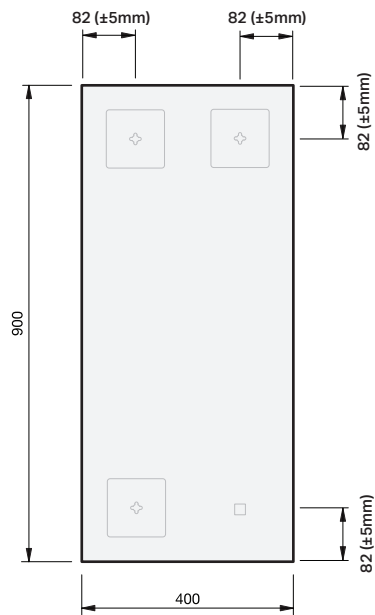

## MIRROR SPECIFICATION

Product Features	
Product Code	Solo Simple / 87510
Product Description	Solo Simple - 400
Options	Solo + Kobi LED / 87510-K
Notes	5mm mirror vinyl backed copper & lead free glass Mount portrait or Landscape

**IMPORTANT NOTE:** Throughout this guide, tolerance for mirror size may vary by  $\pm 1$ mm, tolerance for bracket position may vary by  $\pm 5$ mm. Please read the installation manual for detailed information on installing the product. St. Michel pursues a policy of continuing improvement in design and manufacturing of its products. The right is therefore reserved to vary specifications without notice.