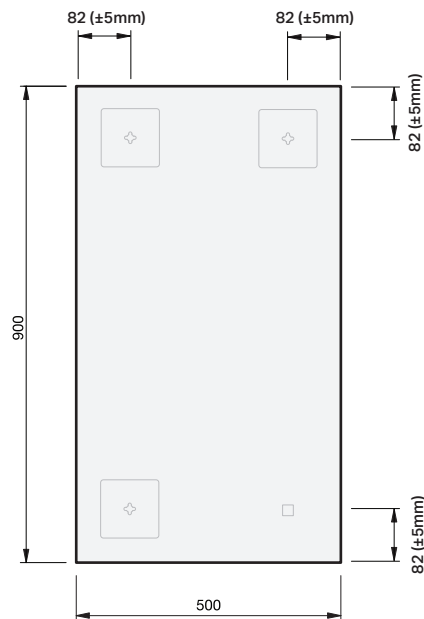

Solo Simple 500

MIRROR SPECIFICATION

Product Features	
Product Code	Solo Simple / 87511
Product Description	Solo Simple - 500
Options	Solo + Kobi LED / 87511-K Solo + Demister / 87511-D1 Solo + Demister + Kobi / 87511-D1K
Notes	5mm mirror vinyl backed copper & lead free glass Mount portrait or Landscape

IMPORTANT NOTE: Throughout this guide, tolerance for mirror size may vary by ± 1 mm, tolerance for bracket position may vary by ± 5 mm. Please read the installation manual for detailed information on installing the product. St. Michel pursues a policy of continuing improvement in design and manufacturing of its products. The right is therefore reserved to vary specifications without notice.