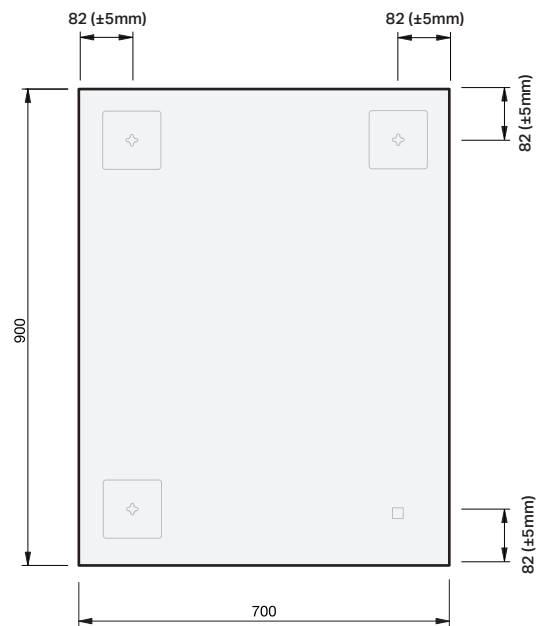

Solo Simple 700

MIRROR SPECIFICATION

Product Features	
Product Code	Solo Simple / 87512
Product Description	Solo Simple - 700
Options	Solo + Kobi LED / 87512-K Solo + Demister / 87512-D1 Solo + Demister + Kobi / 87512-D1K
Notes	5mm mirror vinyl backed copper & lead free glass Mount portrait or Landscape

IMPORTANT NOTE: Throughout this guide, tolerance for mirror size may vary by ± 1 mm, tolerance for bracket position may vary by ± 5 mm. Please read the installation manual for detailed information on installing the product. St. Michel pursues a policy of continuing improvement in design and manufacturing of its products. The right is therefore reserved to vary specifications without notice.