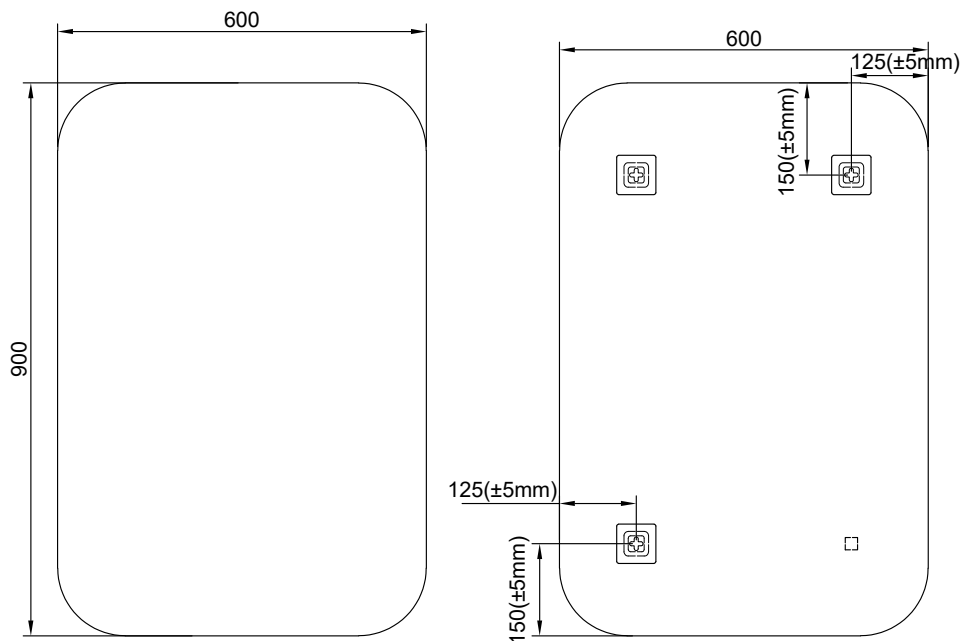

Solo Stadium 600

MIRROR SPECIFICATION

Product Features

Product Code	Solo Stadium / 87526
Product Description	Solo Stadium - 600
Options	Solo Stadium + Demister / 87526-D1
Notes	5mm mirror vinyl backed copper & lead free glass Mount portrait or landscape

Front View

Rear View

IMPORTANT NOTE: Throughout this guide, tolerance for mirror size may vary by ± 1 mm, tolerance for bracket position may vary by ± 5 mm. Please read the installation manual for detailed information on installing the product. St. Michel pursues a policy of continuing improvement in design and manufacturing of its products. The right is therefore reserved to vary specifications without notice.