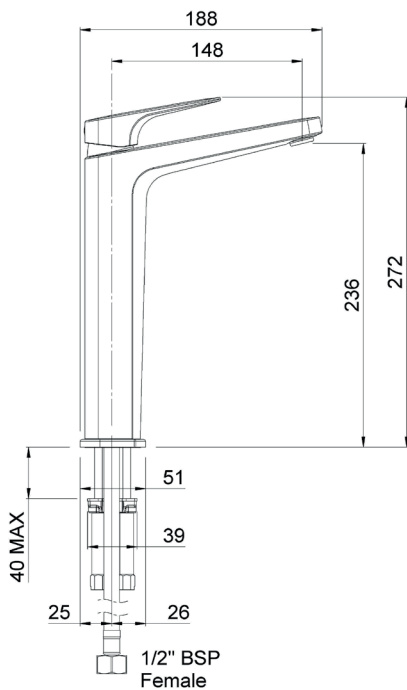

## WAIPORI HI RISE BASIN MIXER

Also available in  
MATTE BLACK FINISH  
WABHRBK

**CONSTRUCTION:** Brass body

**CARTRIDGE:** Ceramic

**CLASSIFICATION:** Suitable for all pressure systems

**INLET CONNECTIONS:** 1/2" BSP Female

**WORKING PRESSURE:** 35 - 500kPa

**DIMENSIONS FOR FITTING:** 35 - 38mm diameter hole

**OPERATING TEMPERATURE:** 5 °C - 80 °C

- Maximum bench thickness of 40mm
- Slim stream shape aerator with directional swivel
- Stainless steel flexible inlet hoses
- DZ Brass body for greater durability and safe water
- 4 star WELS rated on mains pressure (7 l/m)
- 5 star WELS rated on all pressure (5 l/m)