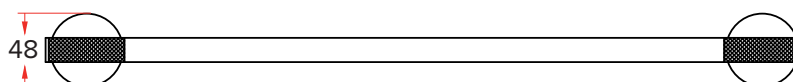

SPECIFICATION SHEET

Motivo Towel Bar 500mm

Features

- Material: Brass
- Colours: Chrome, Brushed Nickel, Matte Black, Gunmetal, Brushed Brass, Brushed Copper & Matte White
- 505mm Wide Handle
- Projection: 65mm
- Dimensions: W505 x H48 x D65

Colour Options with Code

Chrome
9216

Brushed Nickel
9216NK

Matte Black
9216MB

Gunmetal
9216GM

Brushed Brass
9216BB

Brushed Copper
9216CP

Matte White
9216MW

Technical Details

Note: All measurements shown are in millimetres. Sizes are nominal.

TOP VIEW

FRONT VIEW