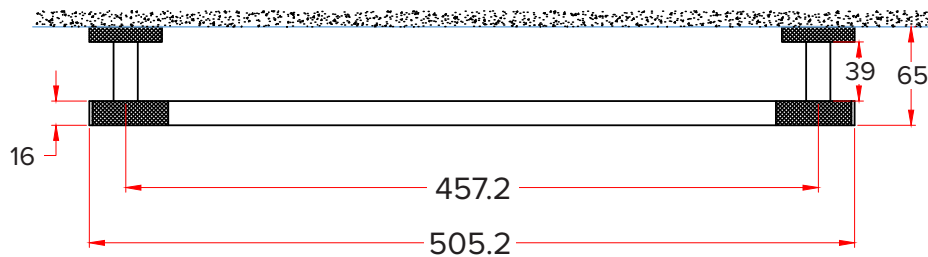

SPECIFICATION SHEET

Motivo Towel Bar 500mm

Features

- Material: Brass
- Colours: Chrome, Brushed Nickel, Matte Black, Gunmetal, Brushed Brass, Brushed Copper & Matte White
- 505mm Wide Handle
- Projection: 65mm
- Dimensions: W505 x H48 x D65

Technical Details

Note: All measurements shown are in millimetres. Sizes are nominal.

TOP VIEW

FRONT VIEW