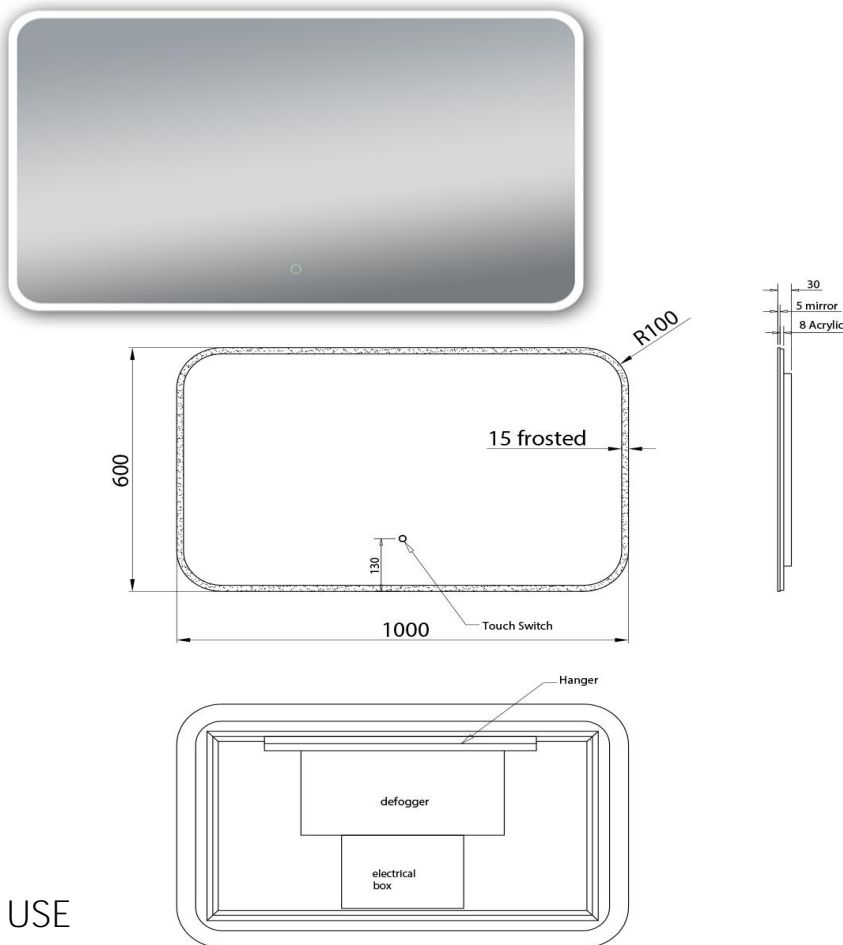

Verre Led 1000 x 600mm Rectangular Mirror

MV1000600

Verre 1000 x 600mm Rectangular Mirror

The Verre mirror is a rectangular unframed LED mirror.

- LED mirror with three dimming settings
- Fitted with a demister pad
- 1000mm wide x 600mm high

* The demister pad has a button in the front of the mirror to turn it on and off.

CARE AND USE

Mirrors

For best results use a moistened microfibre cloth to remove dry dirt or grime, followed by cleaning with a dry microfibre cloth. Avoid using alkaline (ammonia) or acid (vinegar) based products you not only risk damaging the silvered backing of the mirror, but also tend to leave behind streaks and smears.

LIMITED PRODUCT WARRANTIES

To be read in conjunction with and subject to all terms and conditions contained in the Waterware 'Producer Statement' available on-line (<http://www.waterware.co.nz/media-downloads>) From date of purchase, Waterware Services warrants products from the following categories to be free from manufacturing defect subject to exclusions (if applicable):

Category	Domestic Installations	Commercial Installations	Exclusions	Wels
Mirrors	2 years parts and labour	2 year parts and labour	None	Not required