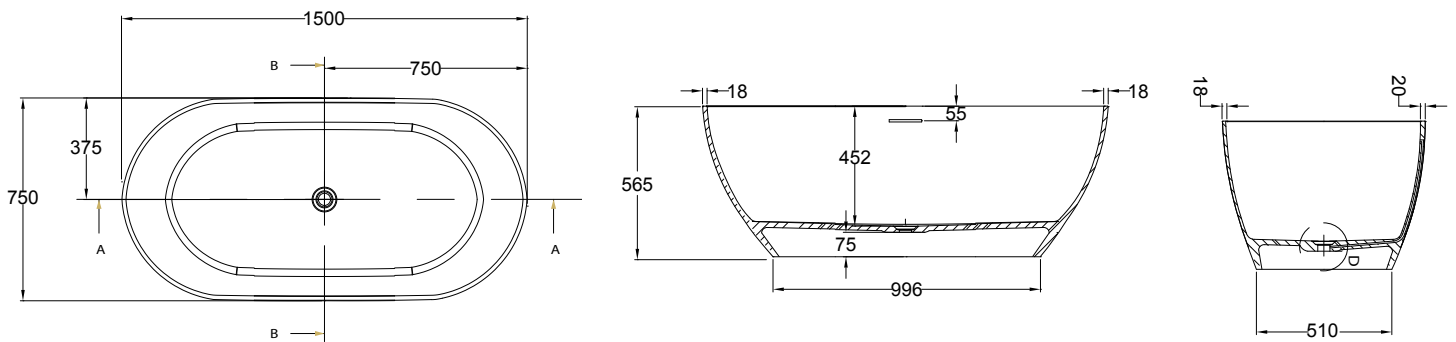

N1A
FORM PICCOLO
NATURAL STONE BATH

vcloc
FOR BATHROOMS

N1A
FORM, NATURAL STONE BATH

- Dimensions - L 1500 H 565 W 750
- Our natural stone baths are one piece and manufactured using our natural stone & mineral technology to create bathing products that do not weigh the earth.
- Includes intergrated overflow and waste.