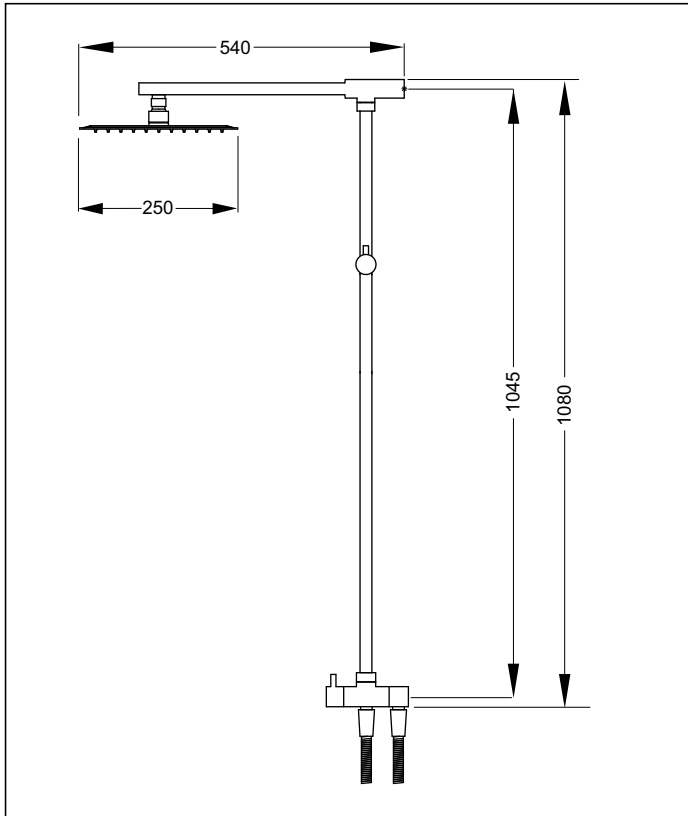

Oblio

Renova Twin Hose

aquatica

Code: OB RENOVA

Finish: Chrome

Rail: Round - 20mm diameter

Length: 1080mm

Chrome plated brass

Clamp: Twist to lock

Centre to Centre: 1045mm

Divertor : Rotate 180 degrees to divert to Rainhead/handshower

Cartridge : 22mm Divertor Cartridge

End posts: Round 32mm diameter

Rain head: Size: 250mm x 250mm

Shower head: Single spray

Spray pattern @ Head = 45mm x 60mm (Rectangle Pattern)

Spray pattern @ 500mm from Head = 150mm x 80mm (Rectangle Pattern)

Spray Hose Construction: Metal wide bore

Length: 1.5m

Wall Elbow: Luxury - 1/2" BSP female inlet

Installation Diameter: Minimum: 21mm

Maximum: 46mm

Features: Twin hose designed for retro fit into shower with existing hole for wall elbow

Rail can be cut to any length

Can be extended 400mm (Not included in drawing)