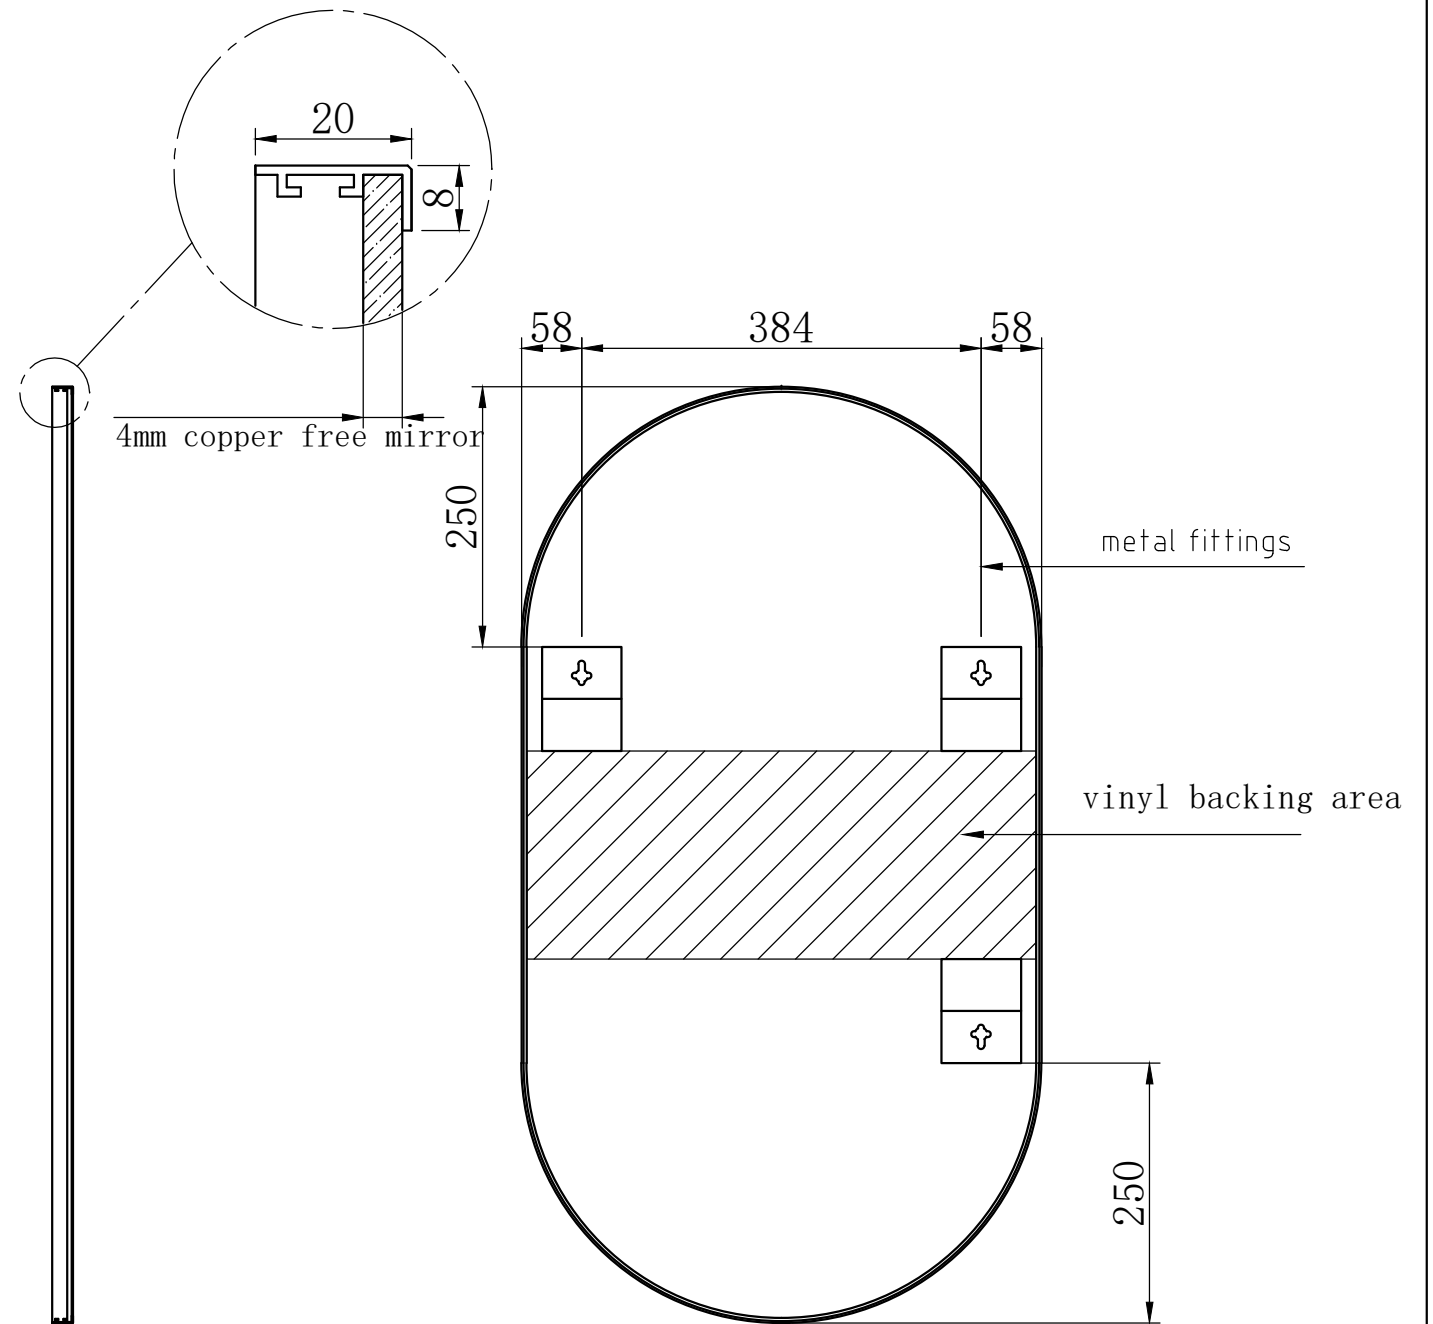

front view

side

back view

4mm copper and lead free mirror, PILL shape, polished edge, clear edge seal, black vinyl backing, 8mm wide x 20mm height black metal framed, 3 metal fixings, 2 screws and 2 white nylon screw type plugs, full white box with sticker

	DRAWN BY	CHECKED BY	APPROVED	DATE	UNITS	Drawing Number	OSCURO-OB90X50	
					mm	MATERIAL		
						TYPE		
	TRENDY MIRRORS CO., LTD						TEL	+64 34 64 644
							E-mail	sales@trendymirrors.co.nz
URL							www.trendymirrors.co.nz	