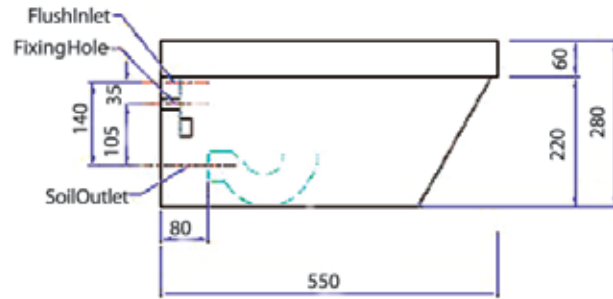

OZ15-PS
ONDA
WALL HUNG PAN

vcboc
FOR BATHROOMS

OZ15-PS
ONDA, WALL HUNG PAN

- Onda wall hung pan and seat
- Vitreous china suites with glazed box rim and trap