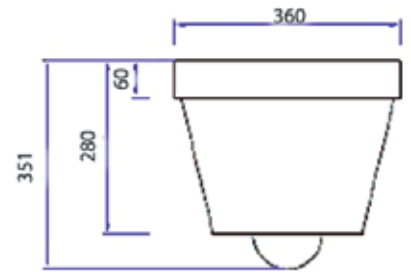

OZ15-PS
ONDA
WALL HUNG PAN

vcboc
FOR BATHROOMS

OZ15-PS
ONDA, WALL HUNG PAN

- Onda wall hung pan and seat
- Vitreous china suites with glazed box rim and trap