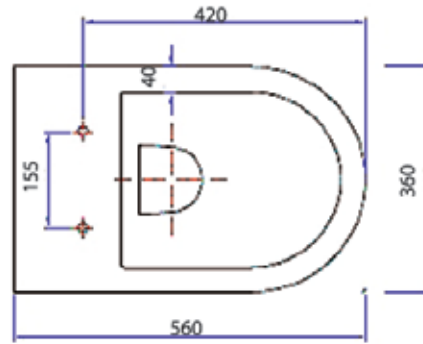

OZ15-PS
ONDA
WALL HUNG PAN

vcboc
FOR BATHROOMS

OZ15-PS
ONDA, WALL HUNG PAN

- Onda wall hung pan and seat
- Vitreous china suites with glazed box rim and trap