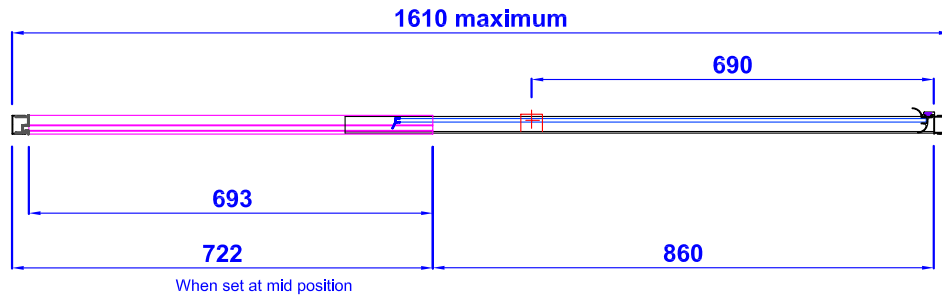

Trombone Door - Pacific / Matisse baths

Height = 1530mm