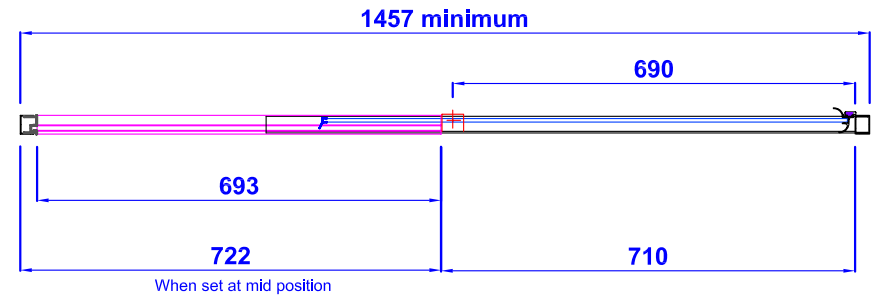

Trombone Door - Pacific / Matisse baths

Height = 1530mm