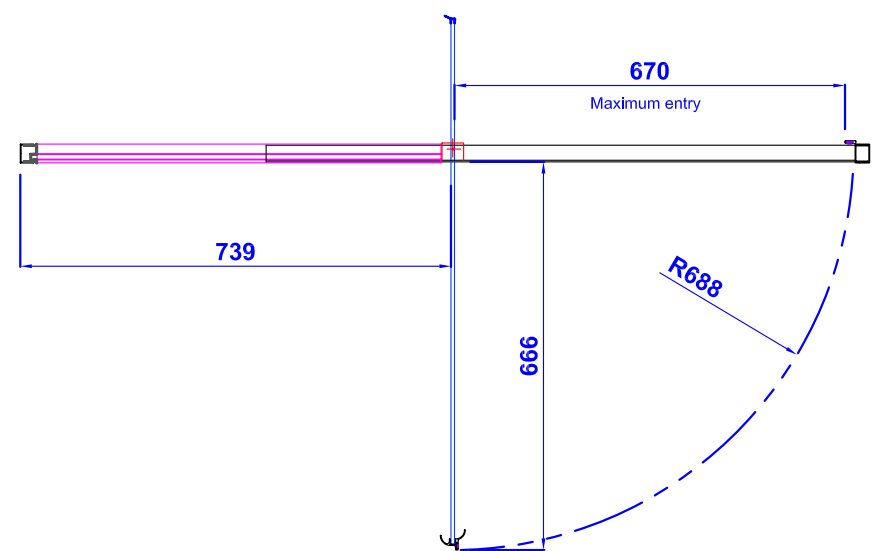

Trombone Door - Pacific / Matisse baths

Height = 1530mm