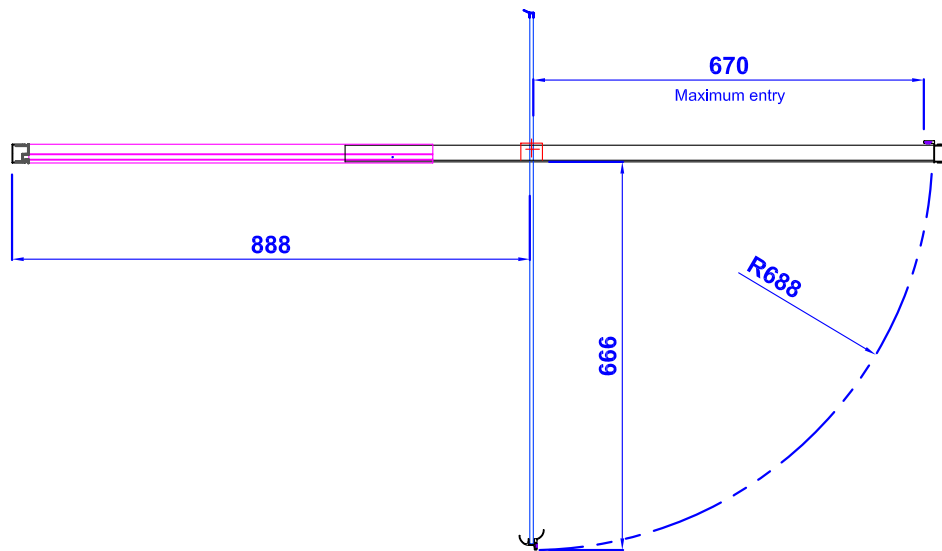

Trombone Door - Pacific / Matisse baths

Height = 1530mm