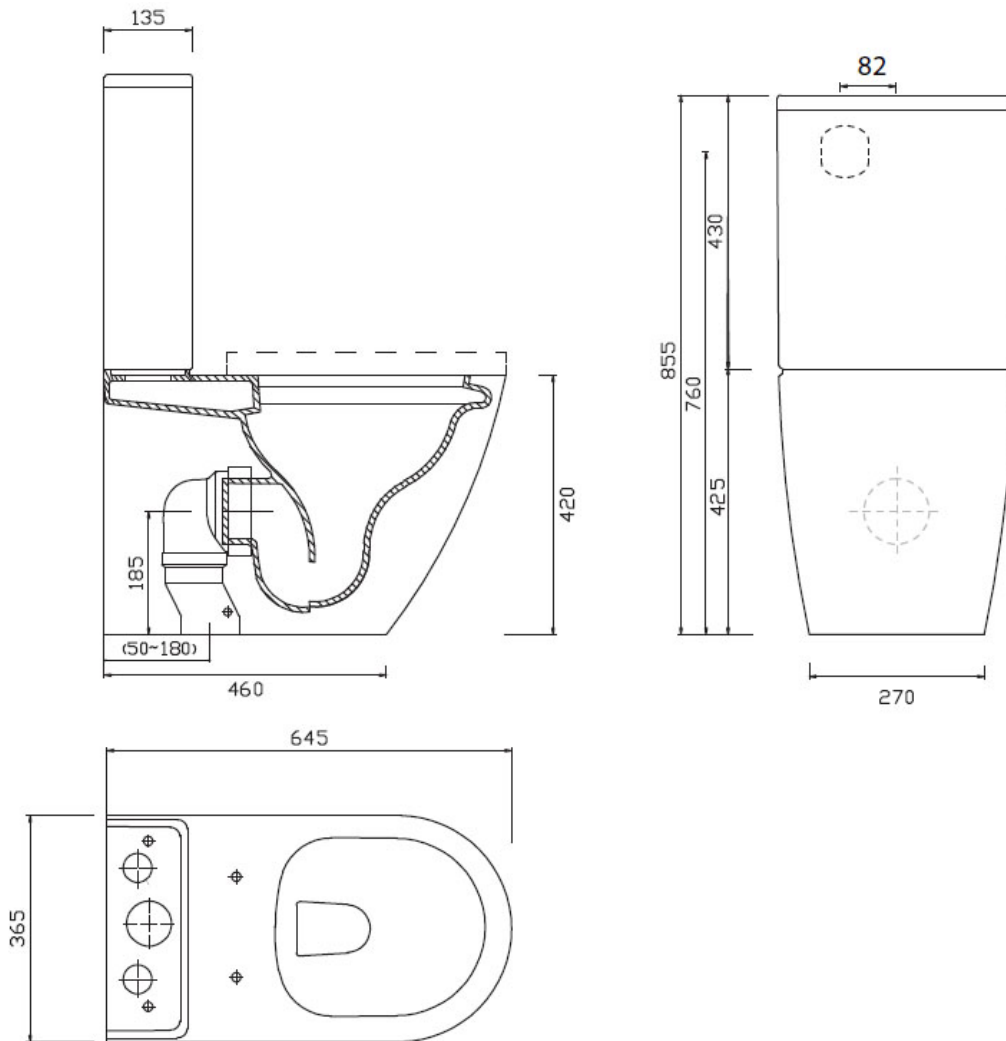

ELLISSE MK II CC BTW TOILET SUITE C/W SOFT CLOSE SEAT

PN600

PARISI

Residential/Light Commercial

Suitable for Residential/Light Commercial Use (Kitchens, Bathrooms and Laundries in Motels, Hotels and Retirement Villages)

Commercial Use

Suitable for commercial use.

Guarantee

1 Year Guarantee on toilet seat & cistern parts/fittings

Guarantee

10 Year Guarantee on Vitreous China

Pan Connector

Includes Pan Connector

4 Star WELS rating (Toilets)

Allows for a 4.5 litre large flush and a 3 litre half flush