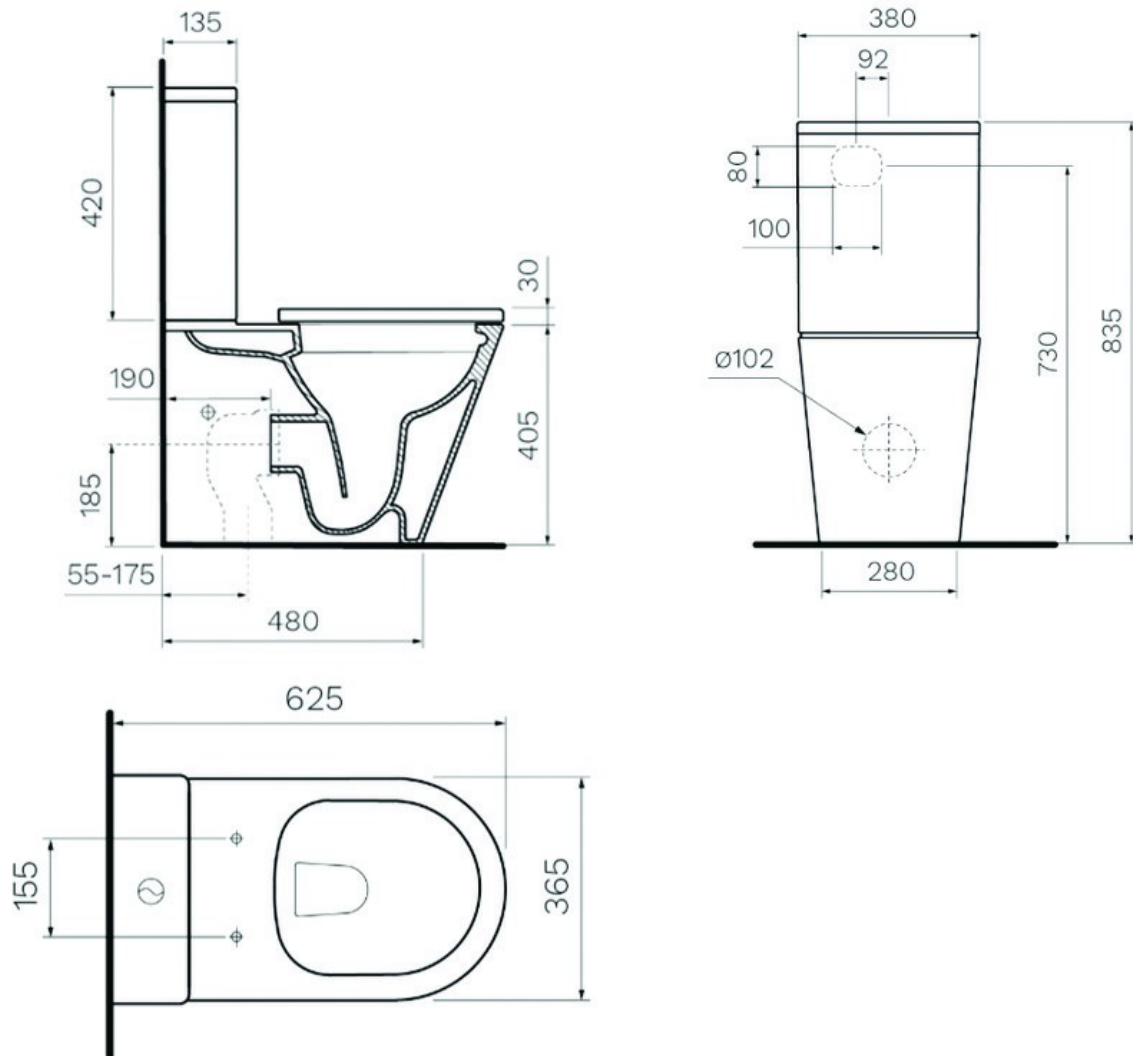

LINFA CC BTW TOILET SUITE C/W SOFT CLOSE SEAT

PN760

PARISI

Residential/Light Commercial

Suitable for Residential/Light Commercial Use (Kitchens, Bathrooms and Laundries in Motels, Hotels and Retirement Villages)

Delivery

Available December 2016

| | | |
|--|----------------------------------|--|
|  | 4 Star WELS rating (Toilets) | Allows for a 4.5 litre large flush and a 3 litre half flush |
|  | VC Allowance | Please give an allowance of 10mm (-/+) for all Vitreous China toilet dimensions. |
|  | Side Projection Rimless Flush | Maximum cleaning of bowl whilst preventing water splash |
|  | Set Out: S Pan | 50-160mm |
|  | Set Out: P Pan | 185mm |
|  | Geberit | Includes Geberit Valve, Quality you can trust. |
|  | Soft Close Seat | The Soft Close automatic closure system finally puts an end to noisy closing WC seats. Just a fingertip touch and the lid closes all by itself, gently and silently. |
|  | Anti Bacterial Finish | Pre-built with an antibacterial glaze that effectively Kills 99% of bacteria. |
|  | Water Inlet | Top Water Inlet |
|  | Water Inlet | Bottom Water Inlet |

The Linfa toilet suite combines a classically simple design aesthetic with outstanding performance features. A compact, smooth sided wall faced suite complete with a slim soft close toilet seat.