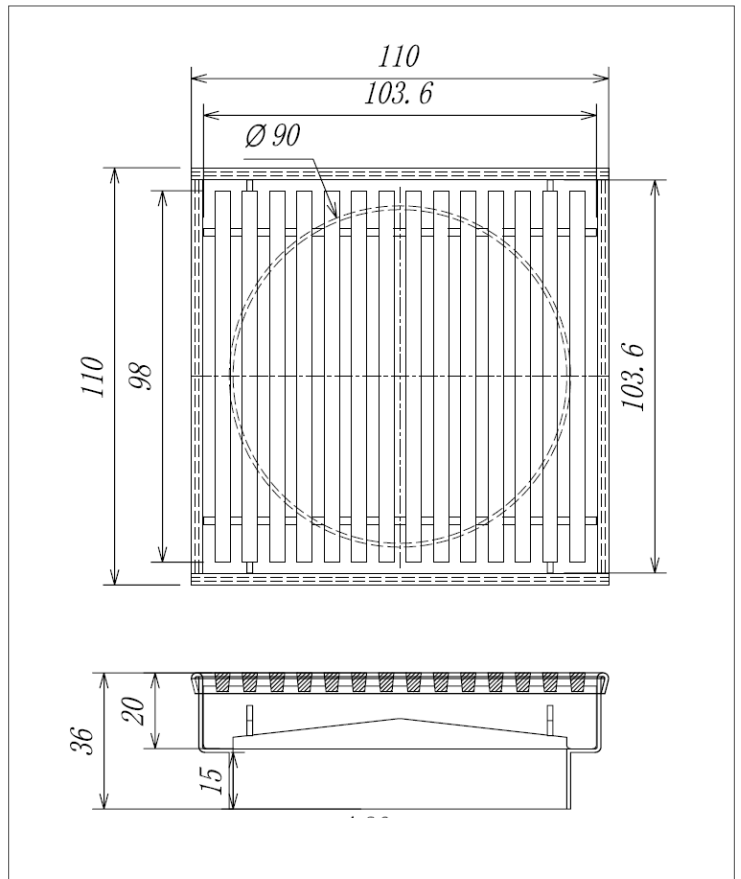

Point drain MESH

Product code : FD11XS65-M

110(w) x 110(h) x 21(d) mm

ø65mm outlet

Features

- Superior fall / centre outlet
- 316 Marine grade stainless steel
- Manufactured from high quality maintenance-free materials

Additional Information

- Available in 7 styles.
- Australian water mark approved certificate 23027