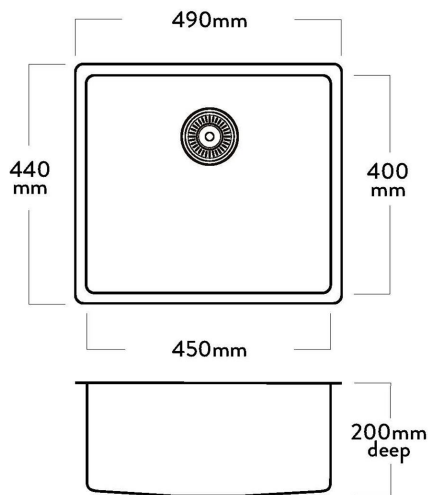

PR120 MERCER PRESSATO SERIES SINGLE BOWL

A sleek, stylish, tight radius sink. The linear shape of the PRESSATO series reflects modern design trends and is manufactured to the highest quality standards. The Mercer PRESSATO PR120 Stainless Steel Single Bowl is pressed from durable 1.0mm, 304 grade stainless steel providing a stable and hygienic surface.

SPECIFICATIONS

Code: PR120

Type: Single bowl

Cabinet Size: 510mm

Dimensions: 490 x 440 x 200mm

Bowl Size: 450 x 400 x 200mm

Material: 1.0mm, 304 Grade

Finish: Silk

FEATURES

15mm Corner Radius

Pressed bowl with good fall to the waste

15 l/min overflow capacity

Sound deadening pads

90mm basked waste

Made in Europe

Associated Products