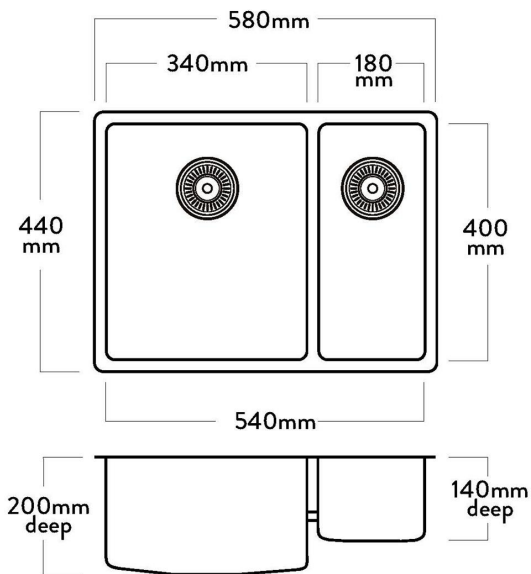

## PR200R MERCER PRESSATO SERIES BOWL & 1/4

A sleek, stylish, tight radius sink. The linear shape of the PRESSATO series reflects modern design trends and is manufactured to the highest quality standards.

The Mercer PRESSATO PR200R Stainless Steel Bowl & 1/4 is pressed from durable 1.0mm, 304 grade stainless steel providing a stable and hygienic surface.

### SPECIFICATIONS

Code: PR200R

Type: Bowl & 1/4, small bowl on right

Cabinet Size: 600mm

Dimensions: 580 x 440 x 200mm

Bowl Size: 340 x 400 x 200 + 180 x 400 x 140mm

Material: 1.0mm, 304 Grade

Finish: Silk

### FEATURES

15mm Corner Radius

Pressed bowl with good fall to the waste

15 l/min overflow capacity

Sound deadening pads

90mm basket waste

Slim 20mm bridge for maximum bowl capacity

Made in Europe