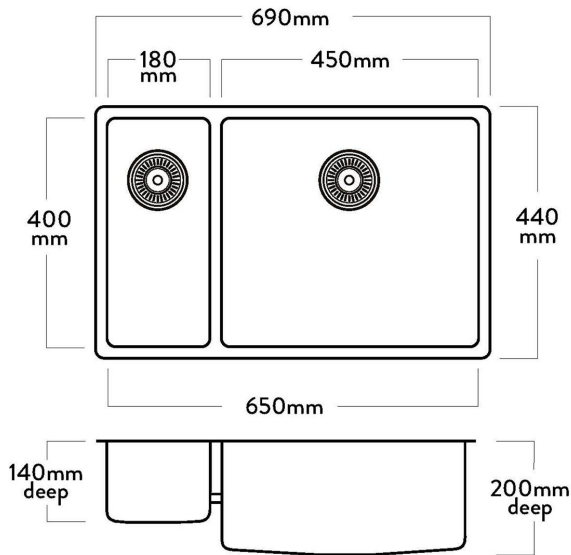

PR220L MERCER PRESSATO SERIES BOWL & 1/4

A sleek, stylish, tight radius sink. The linear shape of the PRESSATO series reflects modern design trends and is manufactured to the highest quality standards. The Mercer PRESSATO PR220L Stainless Steel Bowl & 1/4 is pressed from durable 1.0mm, 304 grade stainless steel providing a stable and hygienic surface.

SPECIFICATIONS	FEATURES
Code: PR220L	15mm Corner Radius
Type: Bowl & 1/4, small bowl on left	Pressed bowl with good fall to the waste
Cabinet Size: 710mm	15 l/min overflow capacity
Dimensions: 690 x 440 x 200mm	Sound deadening pads
Bowl Size: 180 x 400 x 140 + 450 x 400 x 200mm	90mm basket waste
Material: 1.0mm, 304 Grade	Slim 20mm bridge for maximum bowl capacity
Finish: Silk	Made in Europe