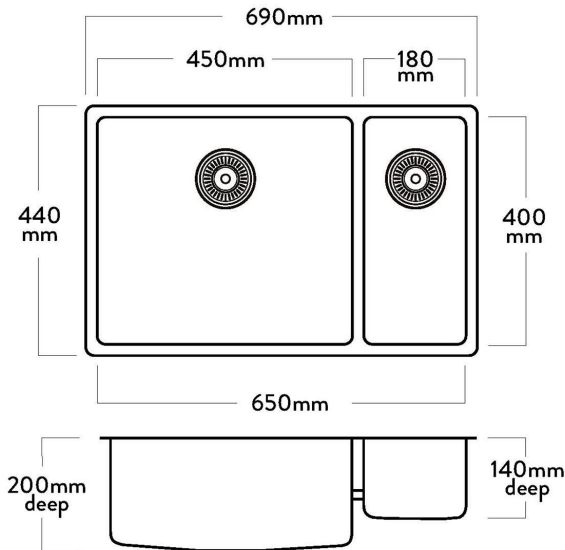

## PR220R MERCER PRESSATO SERIES BOWL & 1/4

A sleek, stylish, tight radius sink. The linear shape of the PRESSATO series reflects modern design trends and is manufactured to the highest quality standards.

The Mercer PRESSATO PR220R Stainless Steel Bowl & 1/4 is pressed from durable 1.0mm, 304 grade stainless steel providing a stable and hygienic surface.

### SPECIFICATIONS

Code: PR220R

Type: Bowl & 1/4, small bowl on right

Cabinet Size: 710mm

Dimensions: 690 x 440 x 200mm

Bowl Size: 450 x 400 x 200 + 180 x 400 x 140mm

Material: 1.0mm, 304 Grade

Finish: Silk

### FEATURES

15mm Corner Radius

Pressed bowl with good fall to the waste

15 l/min overflow capacity

Sound deadening pads

90mm basket waste

Slim 20mm bridge for maximum bowl capacity

Made in Europe