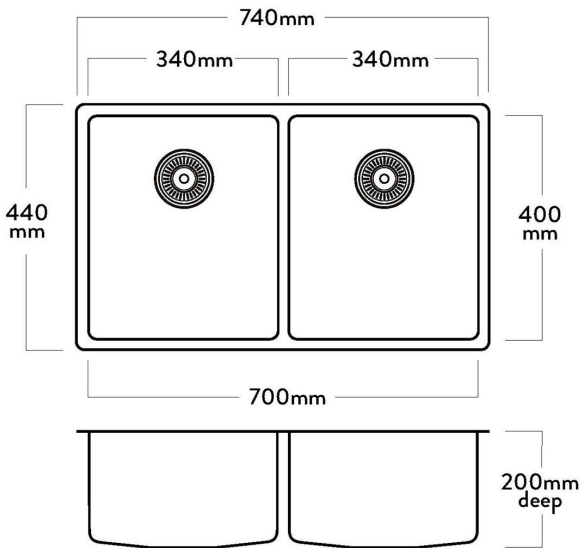

PR300 MERCER PRESSATO SERIES DOUBLE BOWL

A sleek, stylish, tight radius sink. The linear shape of the PRESSATO series reflects modern design trends and is manufactured to the highest quality standards. The Mercer PRESSATO PR300 Stainless Steel Double Bowl is pressed from durable 1.0mm, 304 grade stainless steel providing a stable and hygienic surface.

SPECIFICATIONS	FEATURES
Code: PR300	15mm Corner Radius
Type: Double Bowl	Pressed bowl with good fall to the waste
Cabinet Size: 760mm	15 l/min overflow capacity
Dimensions: 740 x 440 x 200mm	Sound deadening pads
Bowl Size: 340 x 400 x 200 + 340 x 400 x 200mm	90mm basket waste
Material: 1.0mm, 304 Grade	Slim 20mm bridge for maximum bowl capacity
Finish: Silk	Made in Europe