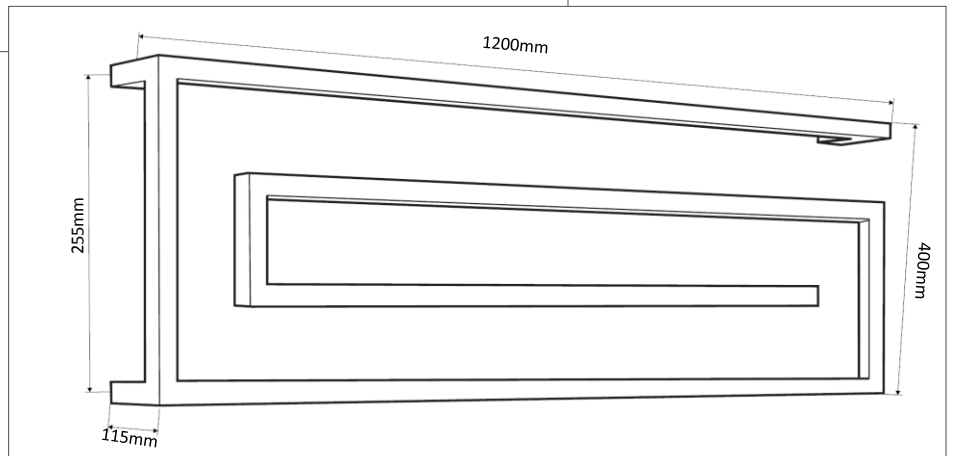

Designer 'P' 4 bar SQUARE

Product code : PSPC

1200 (w) x 400 (h) x 115 (d)

Features:

- 4 bars
- Hand polished mirror finish
- High grade stainless steel
- Right hand cable entry only
- Polished stainless steel end caps
- Concealed wiring kit included

Note: Manufacturing tolerances could cause variances of ±5mm.

Additional Information

- 80 watts
- 230-240Volts, 50Hz single phase
- Class 1 appliance – requires an earth connection
- This rail should be mounted vertically with the cord exiting from the base.
- It should be positioned at least 600mm above the floor.
- Ingress Protection Rating: IP34 – Splashproof