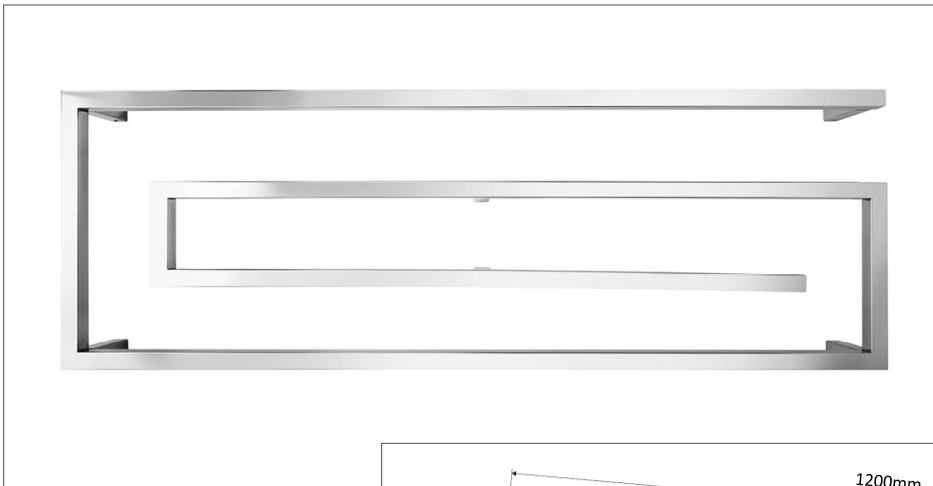

Designer 'P' 4 bar SQUARE

Product code : PSPC

1200 (w) x 400 (h) x 115 (d)

Features:

- 4 bars
- Hand polished mirror finish
- High grade stainless steel
- Right hand cable entry only
- Polished stainless steel end caps
- Concealed wiring kit included

Note: Manufacturing tolerances could cause variances of ±5mm.

Additional Information

- 80 watts
- 230-240Volts, 50Hz single phase
- Class 1 appliance – requires an earth connection
- This rail should be mounted vertically with the cord exiting from the base.
- It should be positioned at least 600mm above the floor.
- Ingress Protection Rating: IP34 – Splashproof