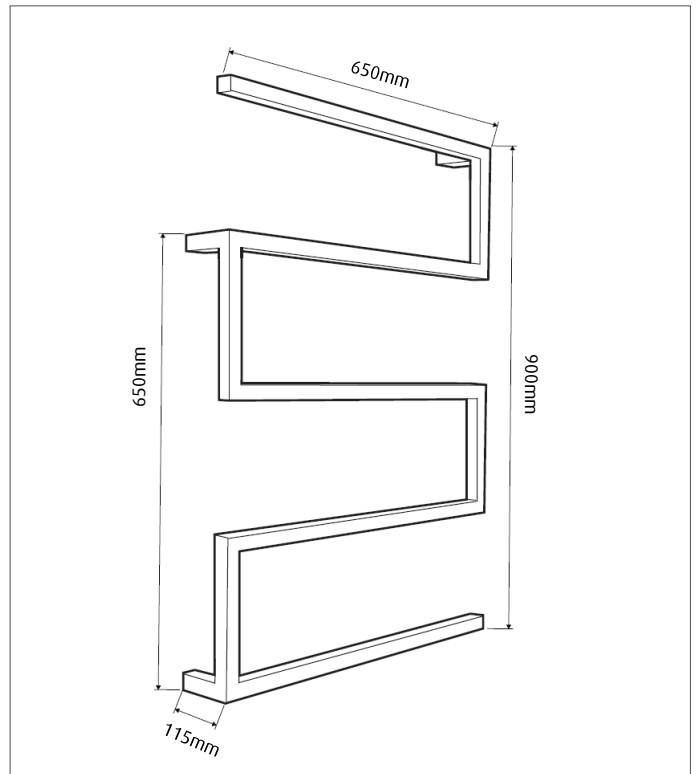

Designer 'S' 5 bar SQUARE BLACK

Product code : PSS Black

650 (w) x 900 (h) x 115 (d) mm

Features: 5 bars • Hand polished mirror finish • High grade stainless steel with a matt black finish • Right hand cable entry only • Polished stainless steel end caps • Concealed wiring kit included

Note: Manufacturing tolerances could cause variances of ± 5 mm.

Additional Information

- 60 watts
- 230-240Volts, 50Hz single phase
- Class 1 appliance – requires an earth connection
- This rail should be mounted vertically with the cord exiting from the base.
- It should be positioned at least 600mm above the floor.
- Ingress Protection Rating: IP34 – Splashproof