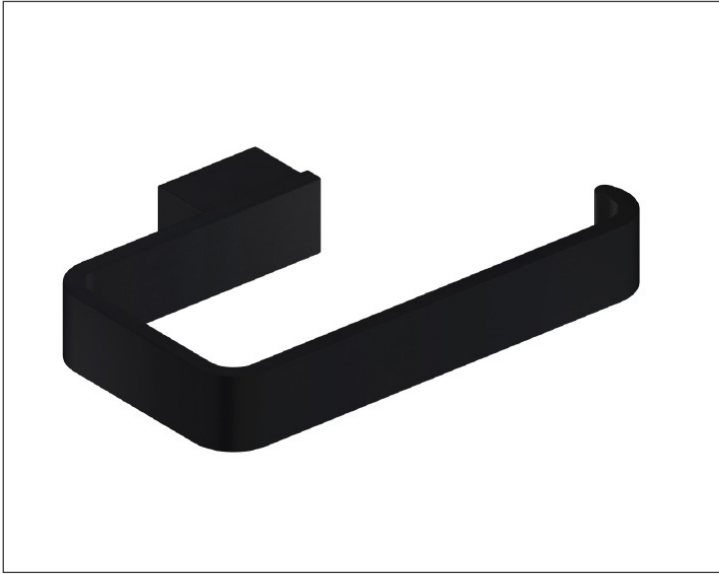

SPECIFICATION SHEET

Quadro Toilet Roll Holder

Features

- Colours: Chrome, Matte Black, Brushed Nickel and Gunmetal
- Dimensions: H20 X W137 X D93

Colour Options with Code

Chrome
9221

Matte Black
9221B

Brushed Nickel
9221NK

Gunmetal
9221GM

Technical Details

Note: All measurements shown are in millimetres. Sizes are nominal.