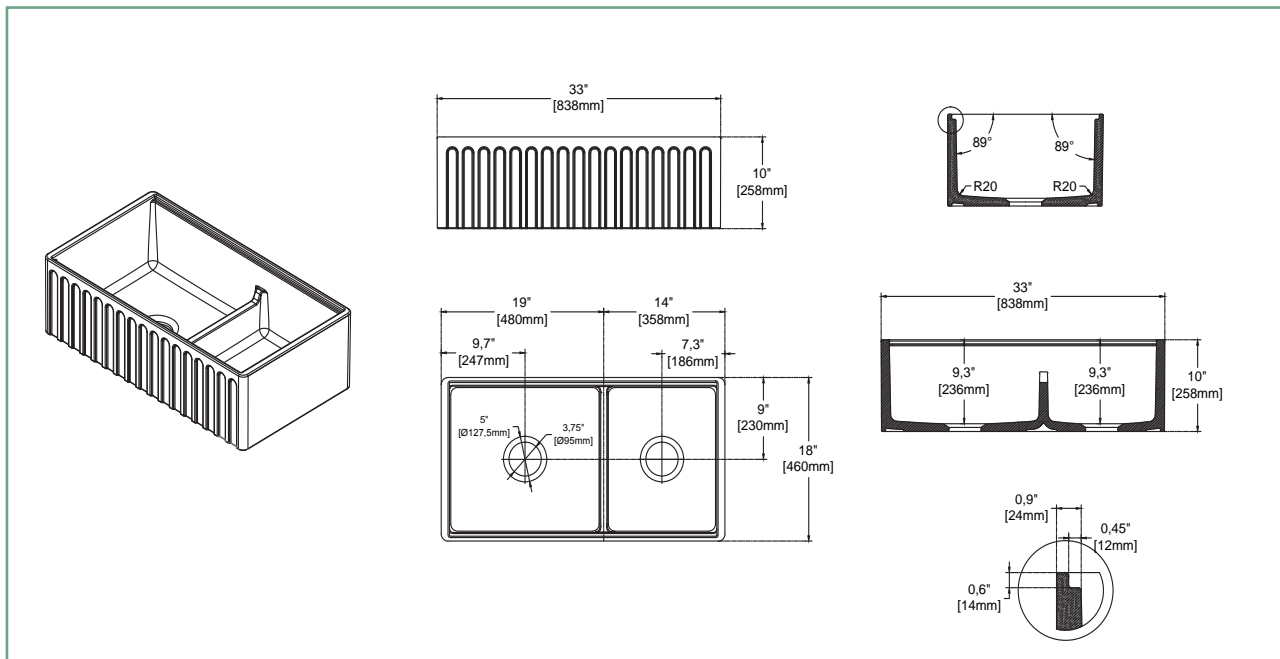

The Ravenna Butler Double Sink is one of the latest additions to our DB Butler Series.

The Mercer DB Ceramic Butler Series is a hand crafted natural product, perfectly suited for both traditional and modern design.

SPECIFICATIONS

Code: WBP751070

Type: Apron Front

Dimensions: 838 x 460 x 258mm

Bowl configuration: Double Bowl

Material: Ceramic

Finish: Fine Fireclay Material

FEATURES